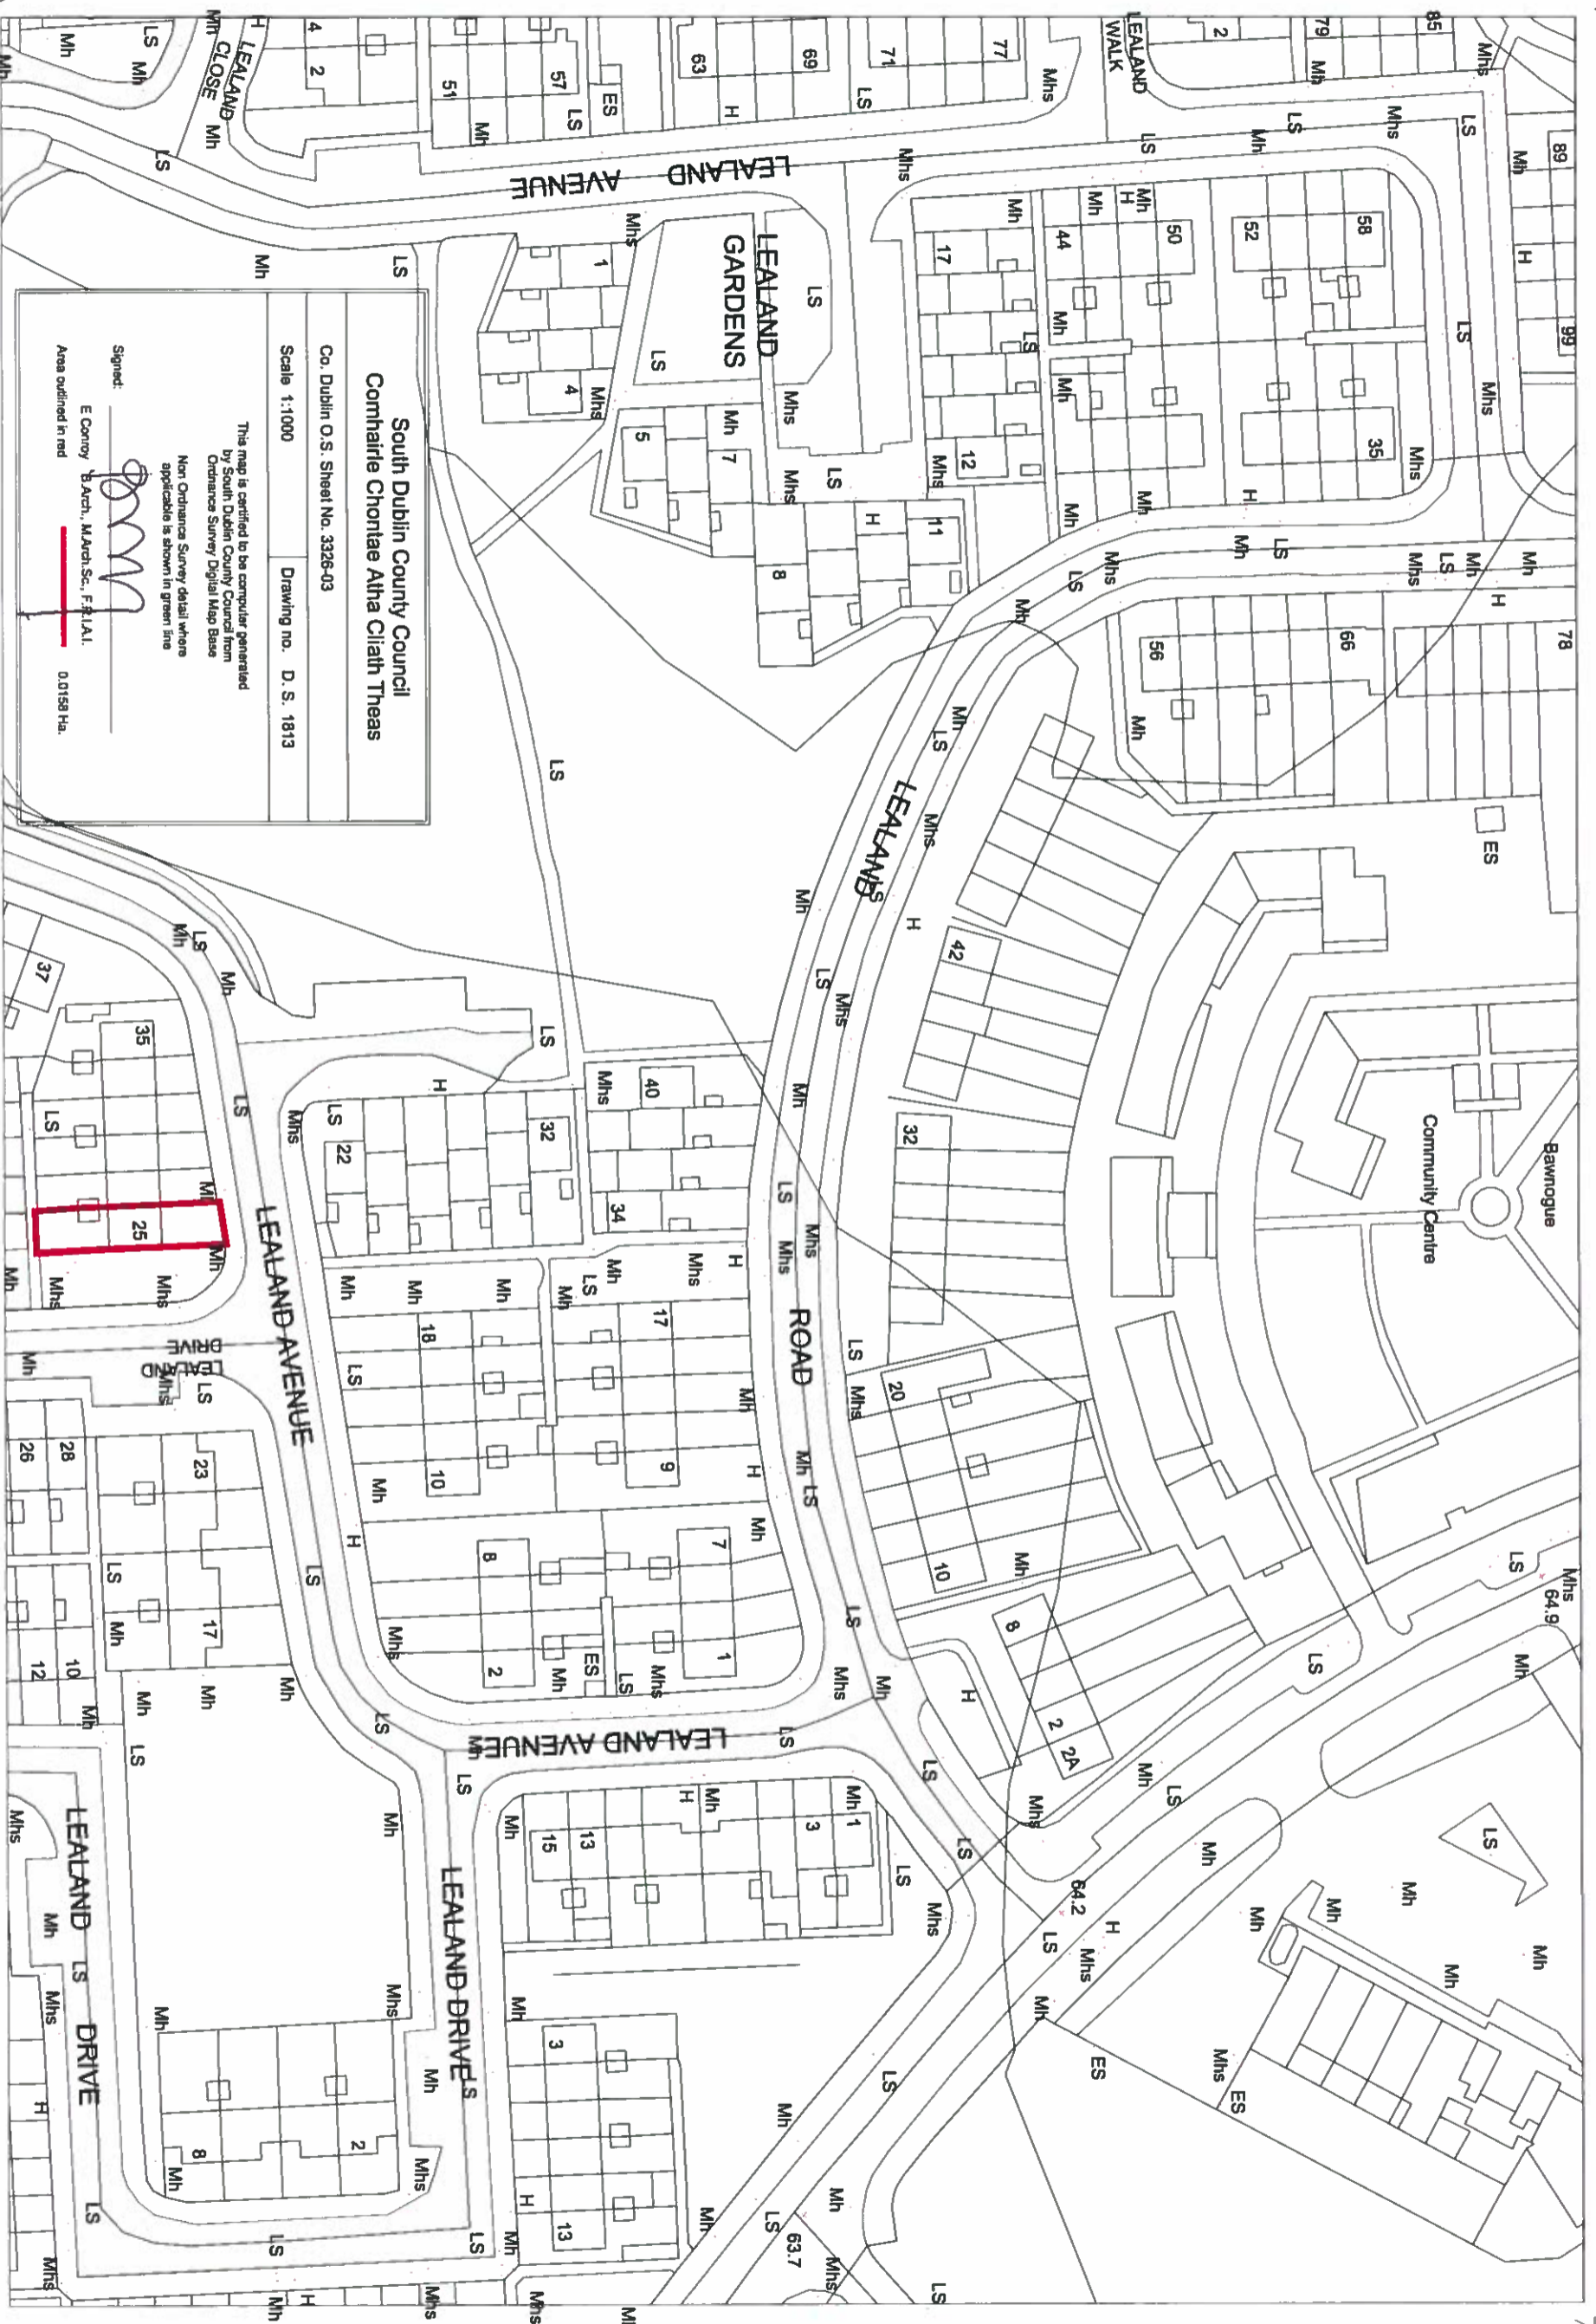

731670

705530

731430

705530

South Dublin County Council  
Comhairle Chontae Atha Cliath Theas

Co. Dublin O.S. Sheet No. 3328-03

Scale 1:1000

Drawing no. D.S. 1813

This map is certified to be computer generated  
by South Dublin County Council from  
Ordnance Survey Digital Map Base

Non-Ordnance Survey details where  
applicable is shown in green line

Signed:  E. Conroy, M.Arch., M.Arch.Sc., F.R.I.A.I.

Area outlined in red 0.0158 Ha.

731670

705880

731430

705880