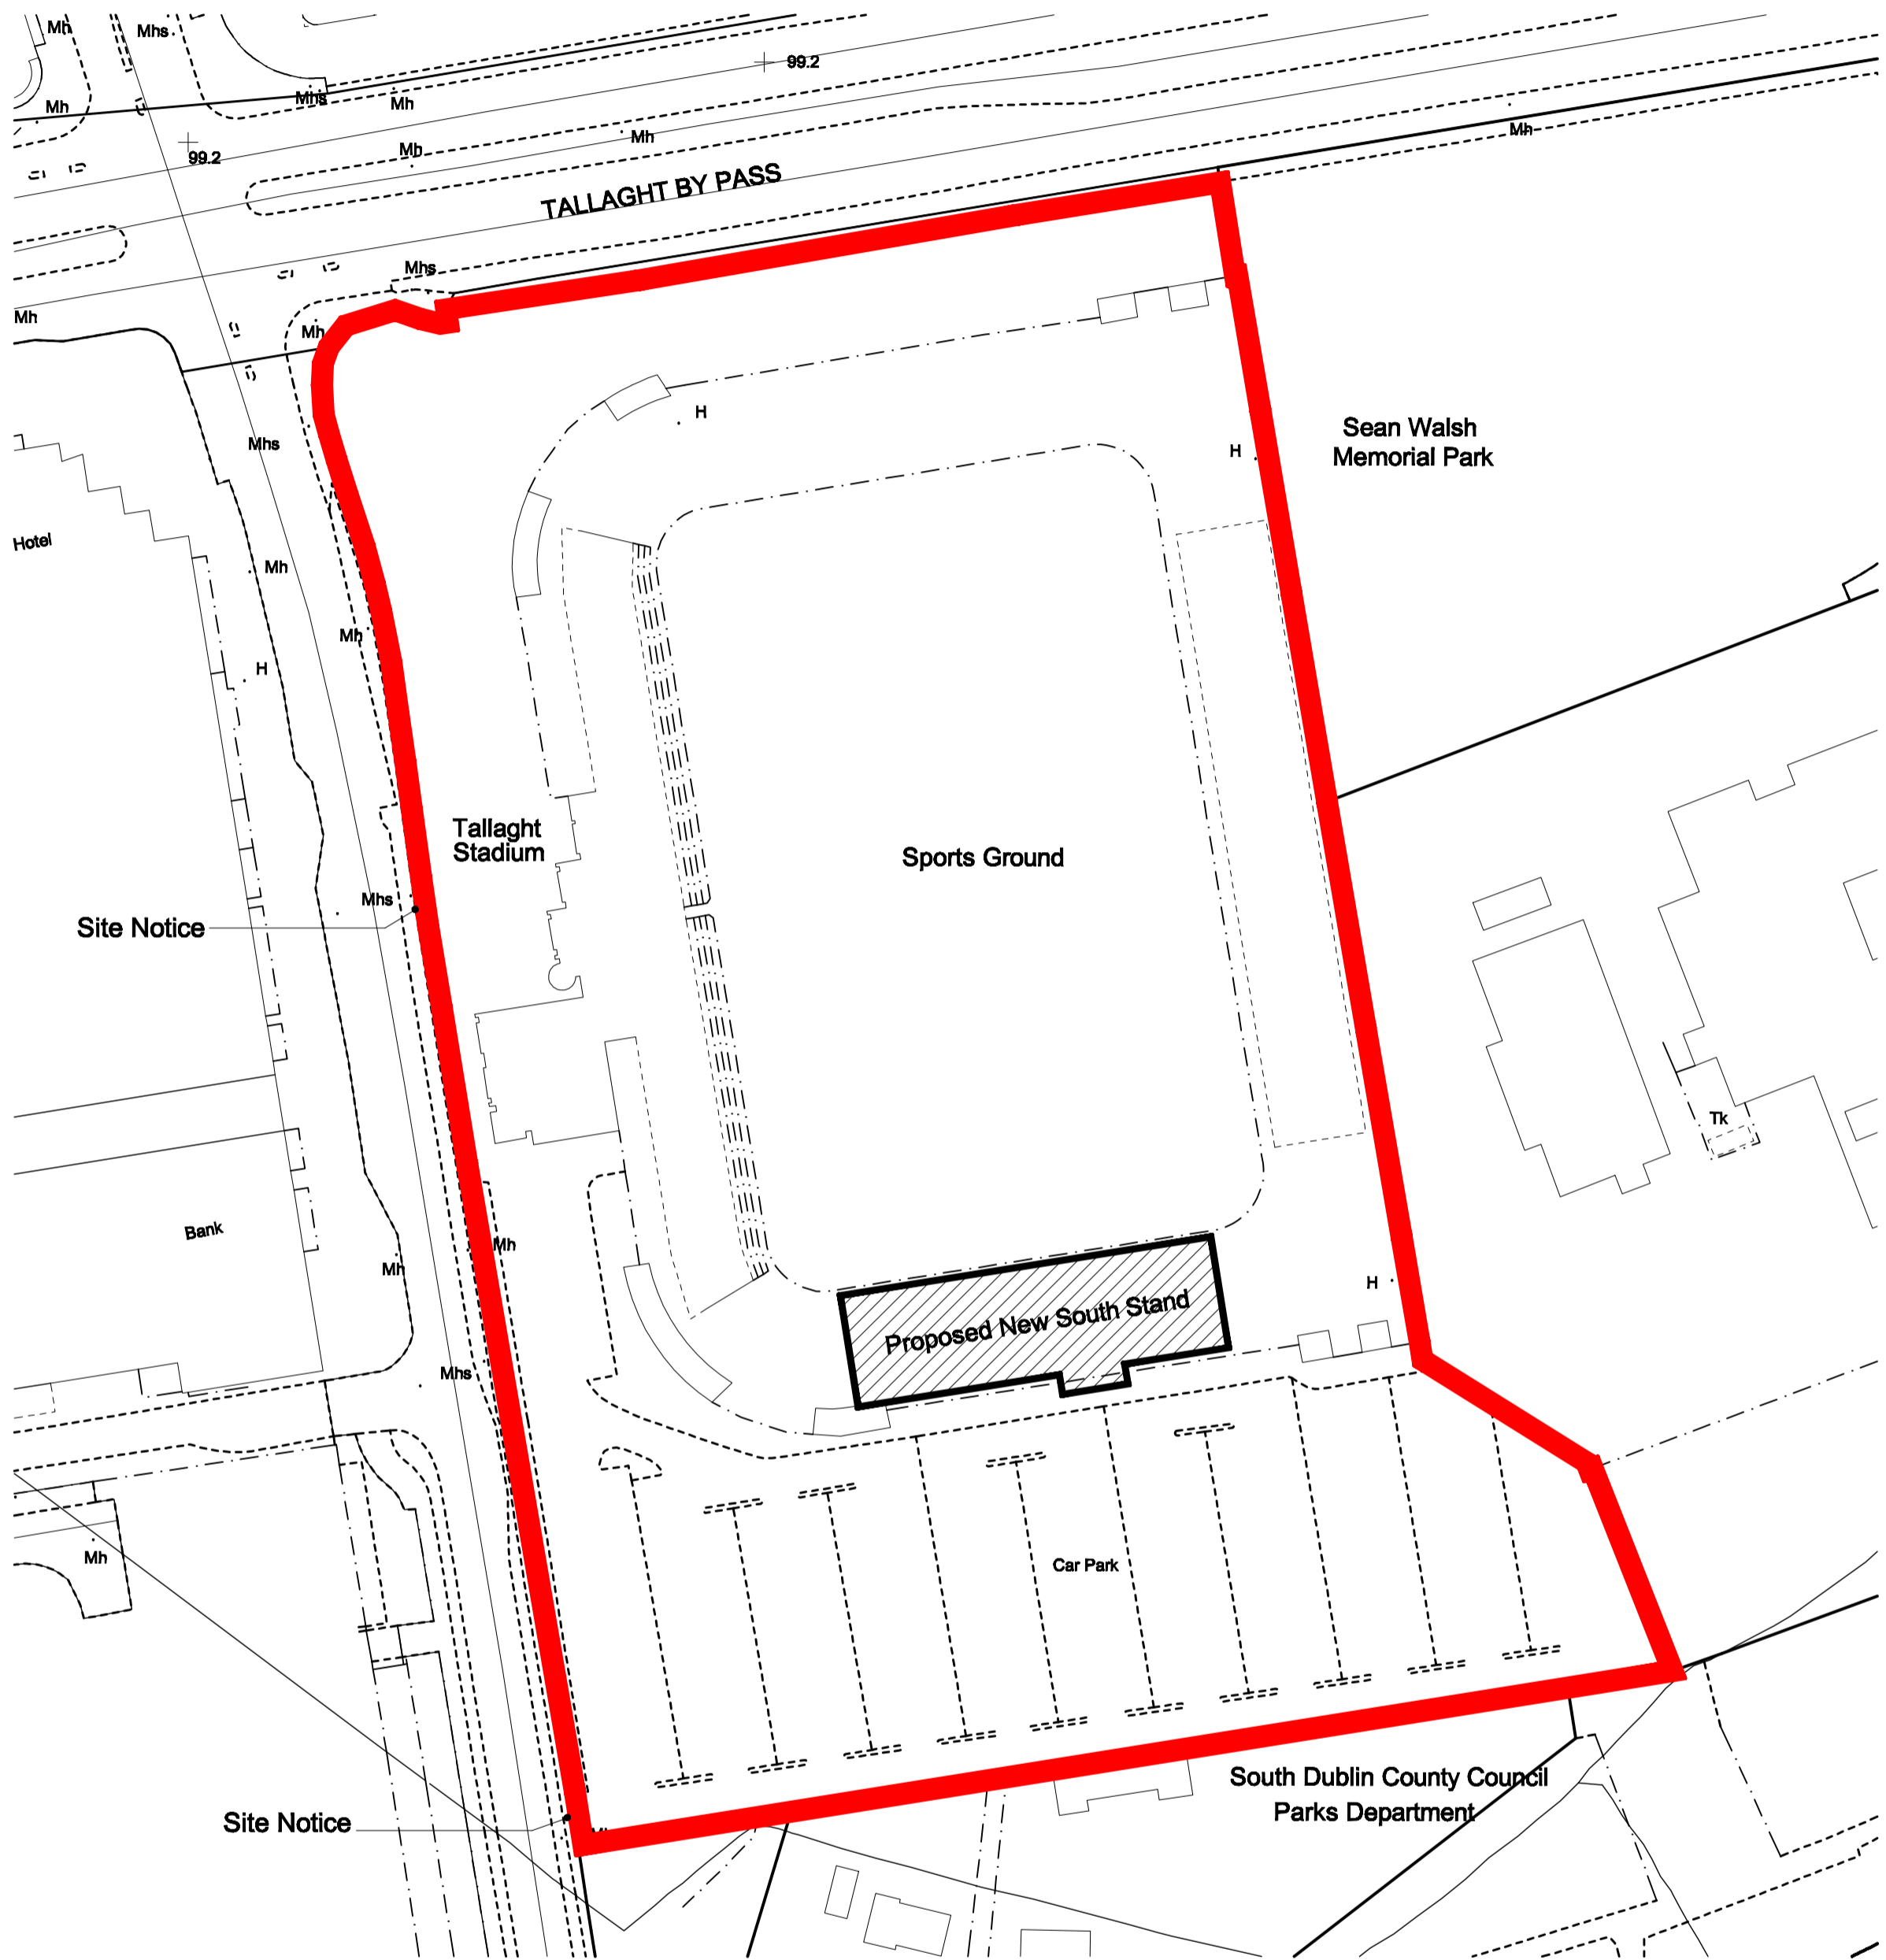

OSI Order No/Copyright - 25275276.

LEGEND

-  Red line indicates Tallaght stadium site location
-  Hatched area indicates location of proposed stand

Martin Noone
Architect

136 lower George's Street
Dunlaoghaire, Co.Dublin

Client : SOUTH DUBLIN COUNTY COUNCIL

Drawing Title : SITE LOCATION MAP

Scale : 1 : 1000

Date : SEPT 2016

Dwg. No.: TS3-007