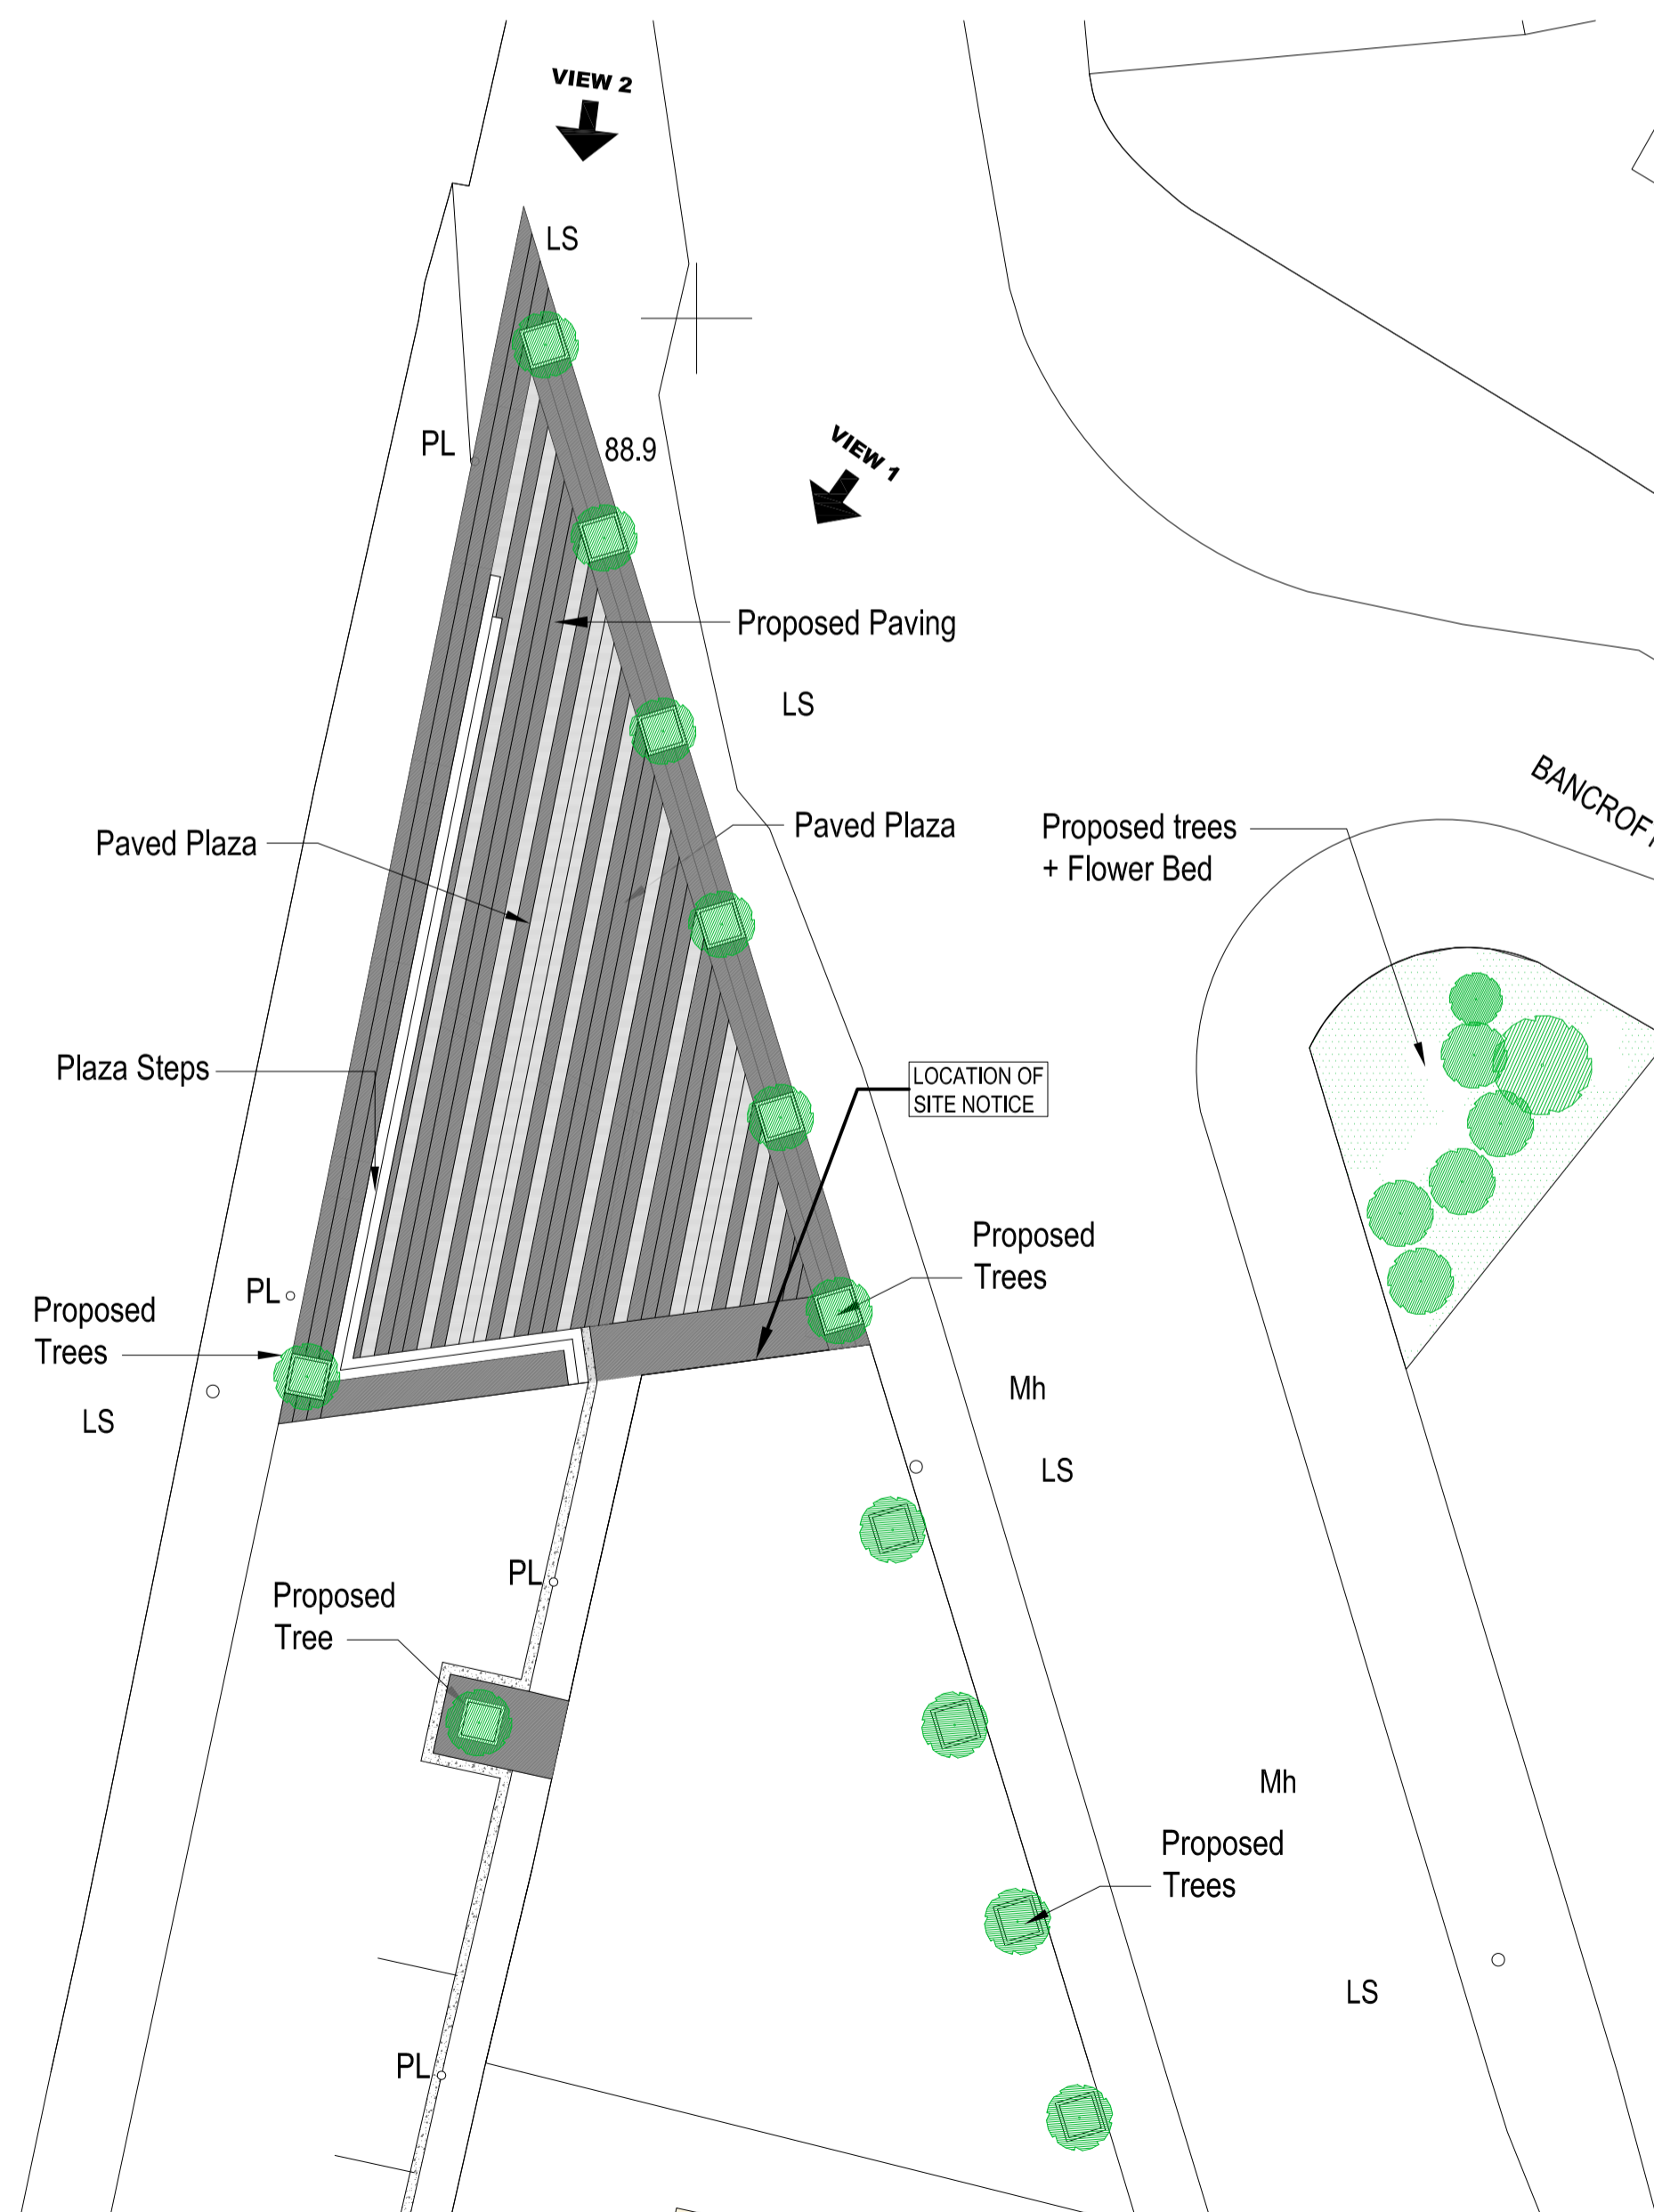

02 SITE LOCATION MAP
P8 1:2000

02 AERIAL VIEW OF TALLAGHT VILLAGE SITE FROM THE SOUTH
P8 SOURCE: BINGMAPS.COM

02 GREENHILLS GATEWAY PLAN
P8 1:200

02 DANCING CHILDREN PLAZA UPGRADE PLAN
P8 1:200

02 GREENHILLS GATEWAY PERSPECTIVE VIEW 1
P8 NTS

02 GREENHILLS GATEWAY PERSPECTIVE VIEW 2
P8 NTS

NORTH