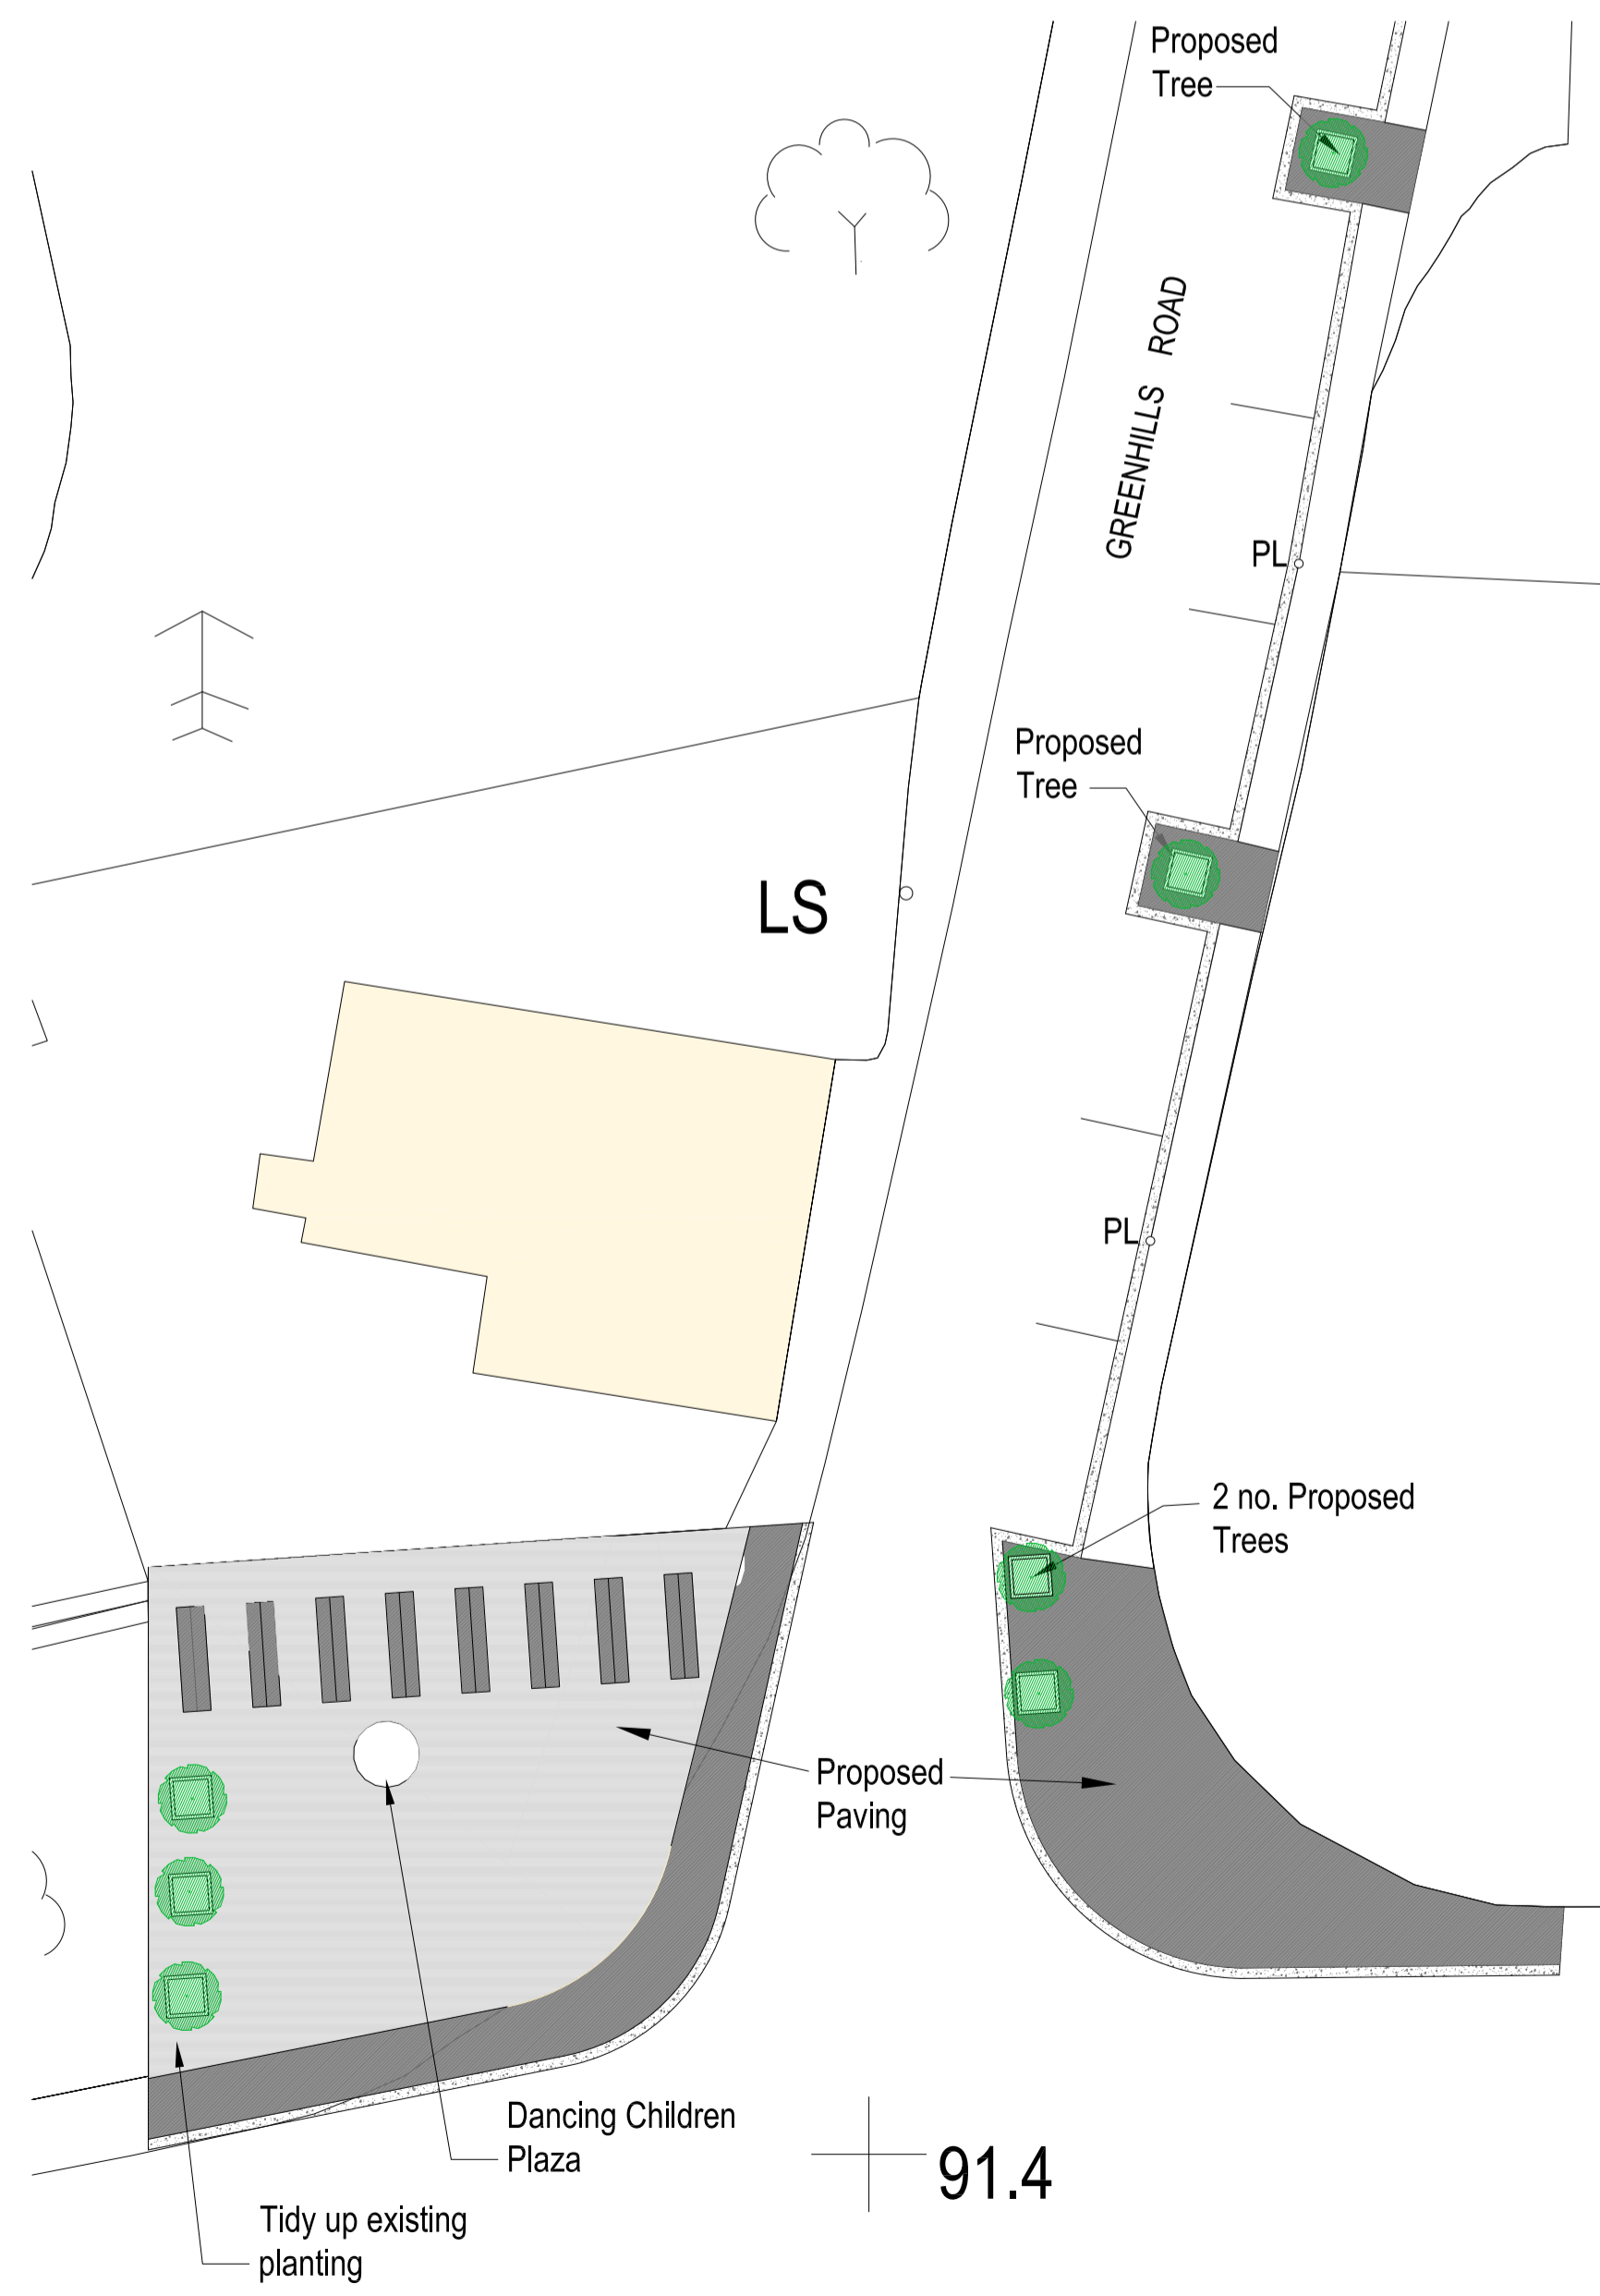

02 SITE LOCATION MAP
P8 1:2000

02 AERIAL VIEW OF TALLAGHT VILLAGE SITE FROM THE SOUTH
P8 SOURCE: BINGMAPS.COM

02 GREENHILLS GATEWAY PLAN
P8 1:200

02 DANCING CHILDREN PLAZA UPGRADE PLAN
P8 1:200

02 GREENHILLS GATEWAY PERSPECTIVE VIEW 1
P8 NTS

02 GREENHILLS GATEWAY PERSPECTIVE VIEW 2
P8 NTS

NORTH