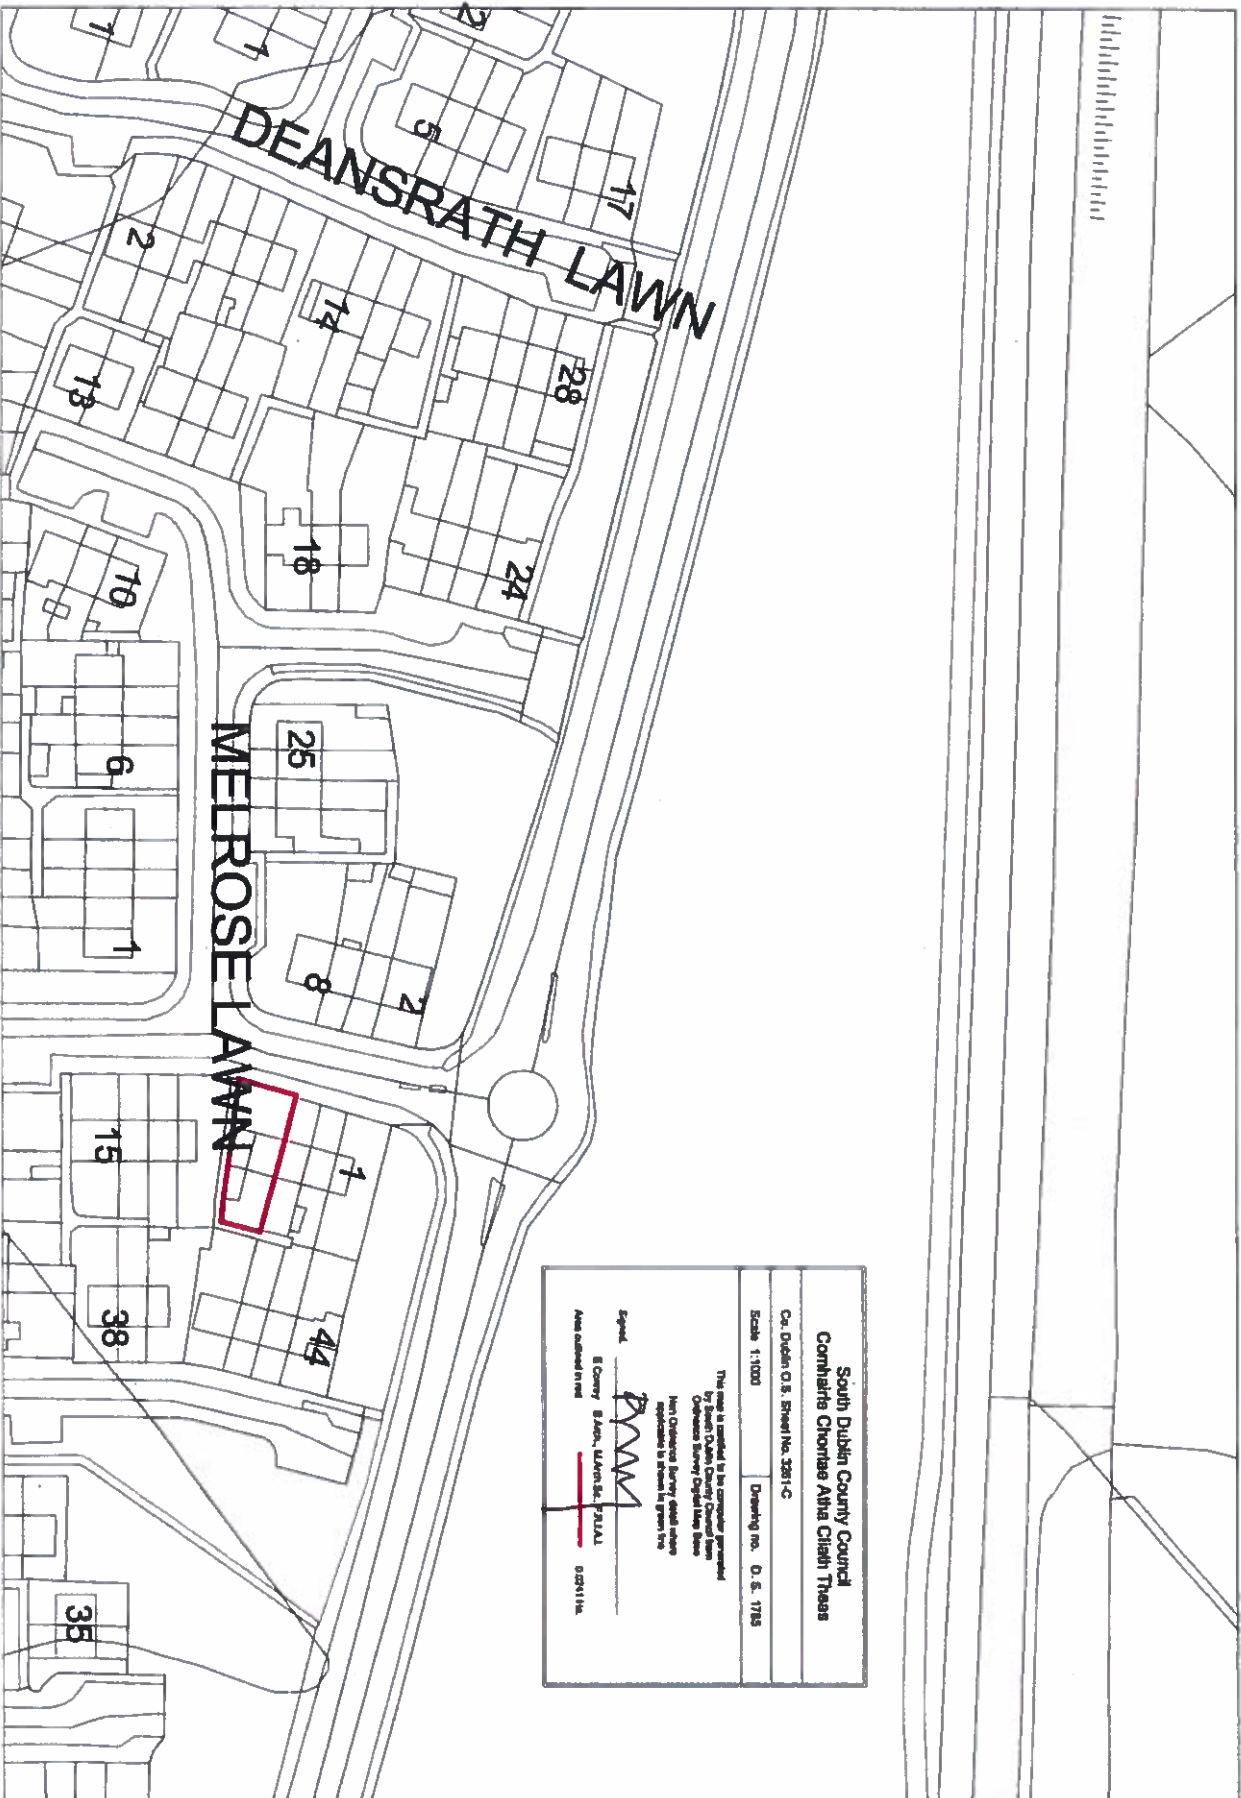

732280

705120

705470

732280

732040

705120

705470

732040

<p align="center">South Dublin County Council Comhairle Chiorlaíe Atha Cliath Thosa</p>	
<p align="center">Dr. Dúdaín G.S. Ríeráin No. 3581-C</p>	
<p>Scale 1:1000</p>	<p>Drawing no. D. S. 1785</p>
<p align="center"><small>This map is supplied in its computer generated form by South Dublin County Council from Ordnance Survey Digital Map Data. Any Discrepancy between printed and digital versions is shown in green ink.</small></p>	
<p>Symbol</p>	<p>Meaning</p>
	<p>E-Contour: 5.00m A.M.S.L. (5.00m A.M.S.L.)</p>
	<p>Area outlined in red: 0.00m A.M.S.L.</p>