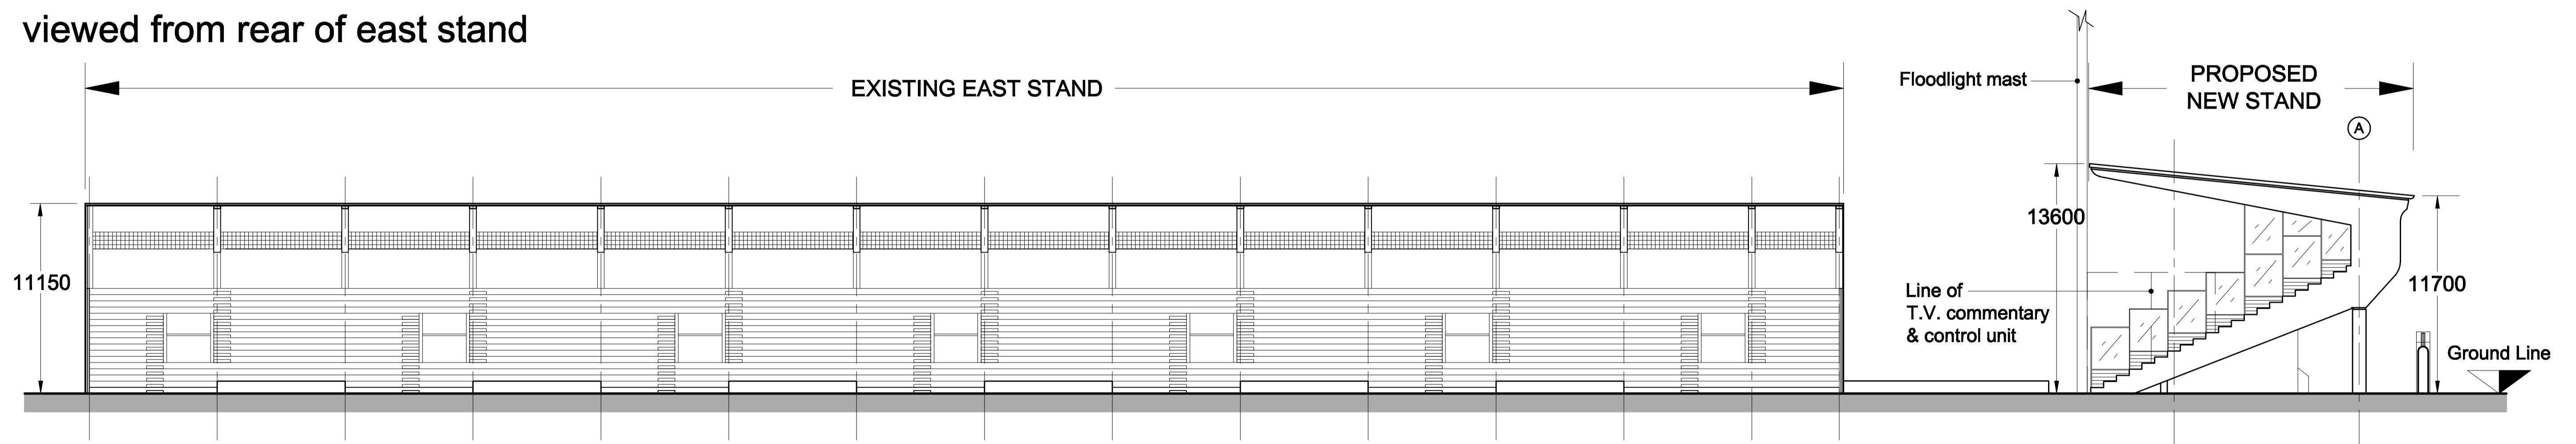

EAST FACING ELEVATION
viewed from rear of east stand

EAST FACING ELEVATION
viewed from rear of east stand

WEST FACING ELEVATION
viewed from front of west stand

Martin Noone
Architect
136 lower George's Street
Dunlaoghaire, Co.Dublin

Client : SOUTH DUBLIN COUNTY COUNCIL

Drawing Title : CONTEXTUAL ELEVATION SHEET 1

Scale : 1 : 200 Date : SEPT 2016 Dwg. No.: TS3-004