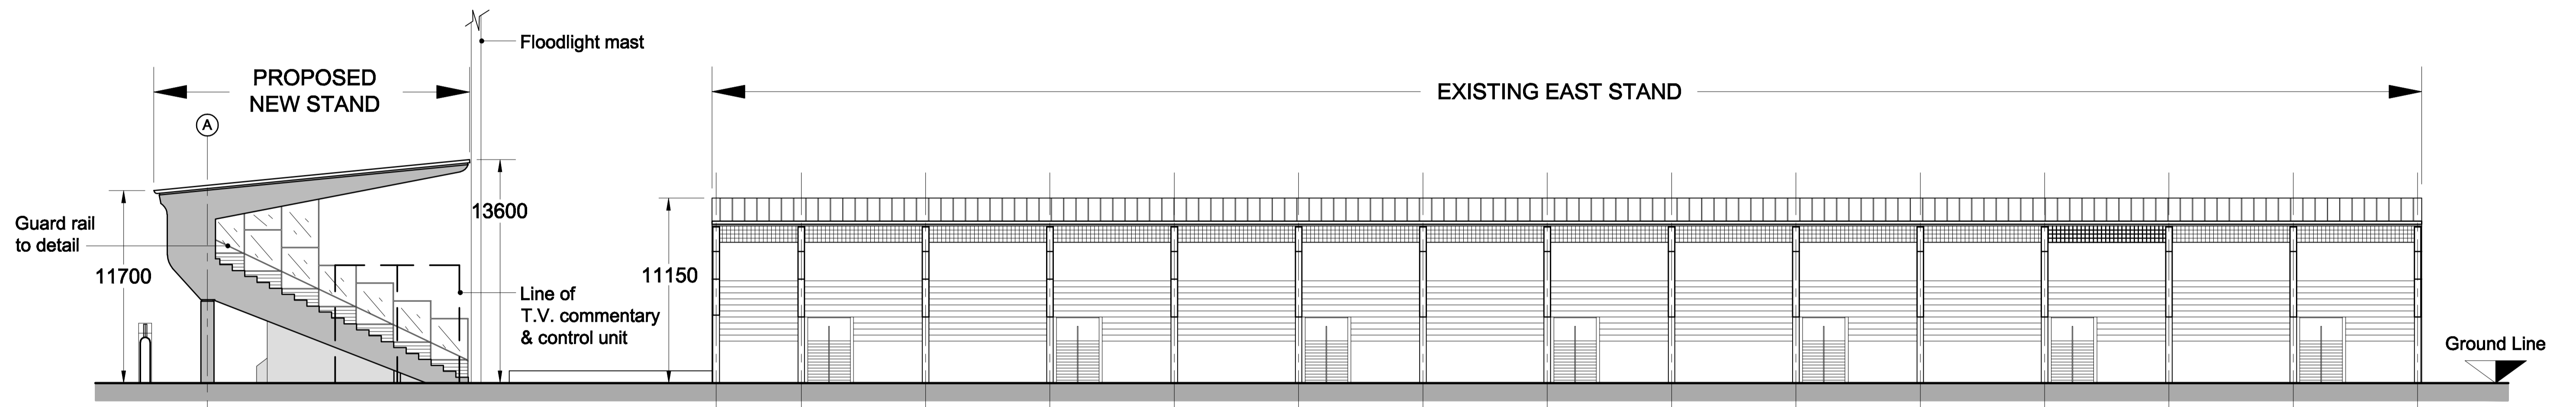

EAST FACING ELEVATION
viewed from rear of east stand

EAST FACING ELEVATION
viewed from rear of east stand

WEST FACING ELEVATION
viewed from front of west stand

Martin Noone
Architect
136 lower George's Street
Dunlaoghaire, Co.Dublin

Client : SOUTH DUBLIN COUNTY COUNCIL

Drawing Title : CONTEXTUAL ELEVATION SHEET 1

Scale : 1 : 200 Date : SEPT 2016 Dwg. No.: TS3-004