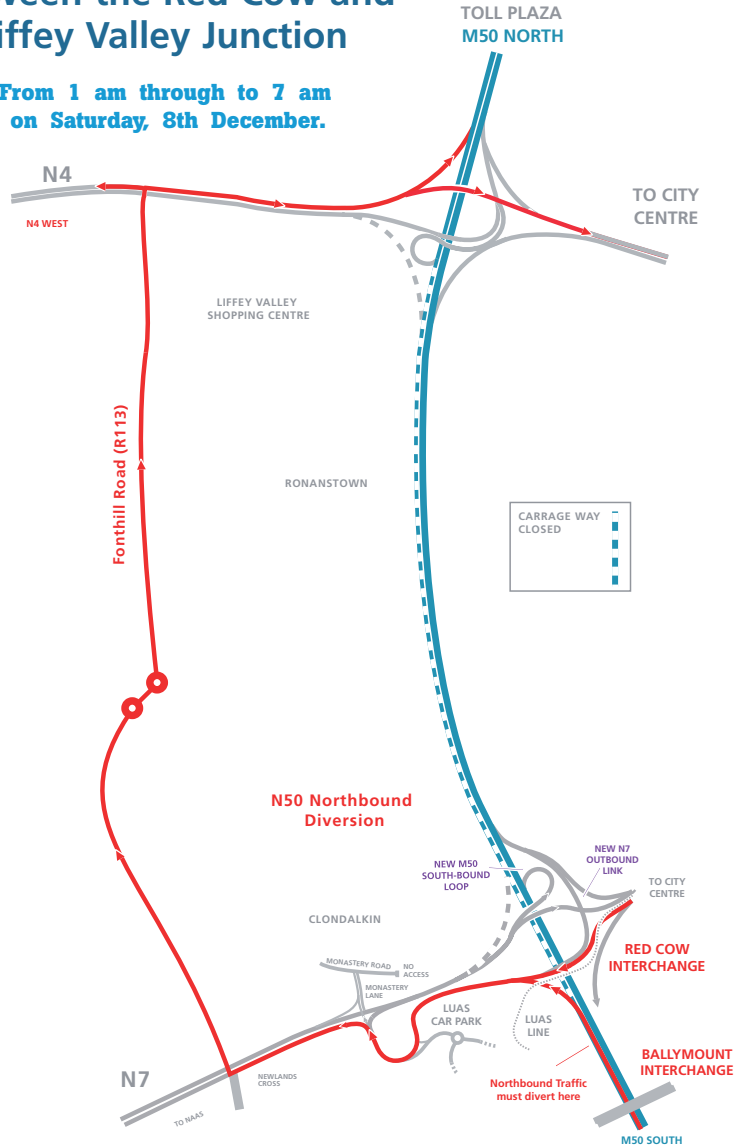

South Dublin County Council

Comhairle Contae Átha Cliath Theas
www.southdublin.ie

Temporary Overnight Closure of the M50 Northbound between the Red Cow and Liffey Valley Junction

From 1 am through to 7 am
on Saturday, 8th December.

Temporary Overnight Closure of the M50 Southbound between the Red Cow and Liffey Valley Junction

From 1 am through to 7 am
on Sunday, 9th December.