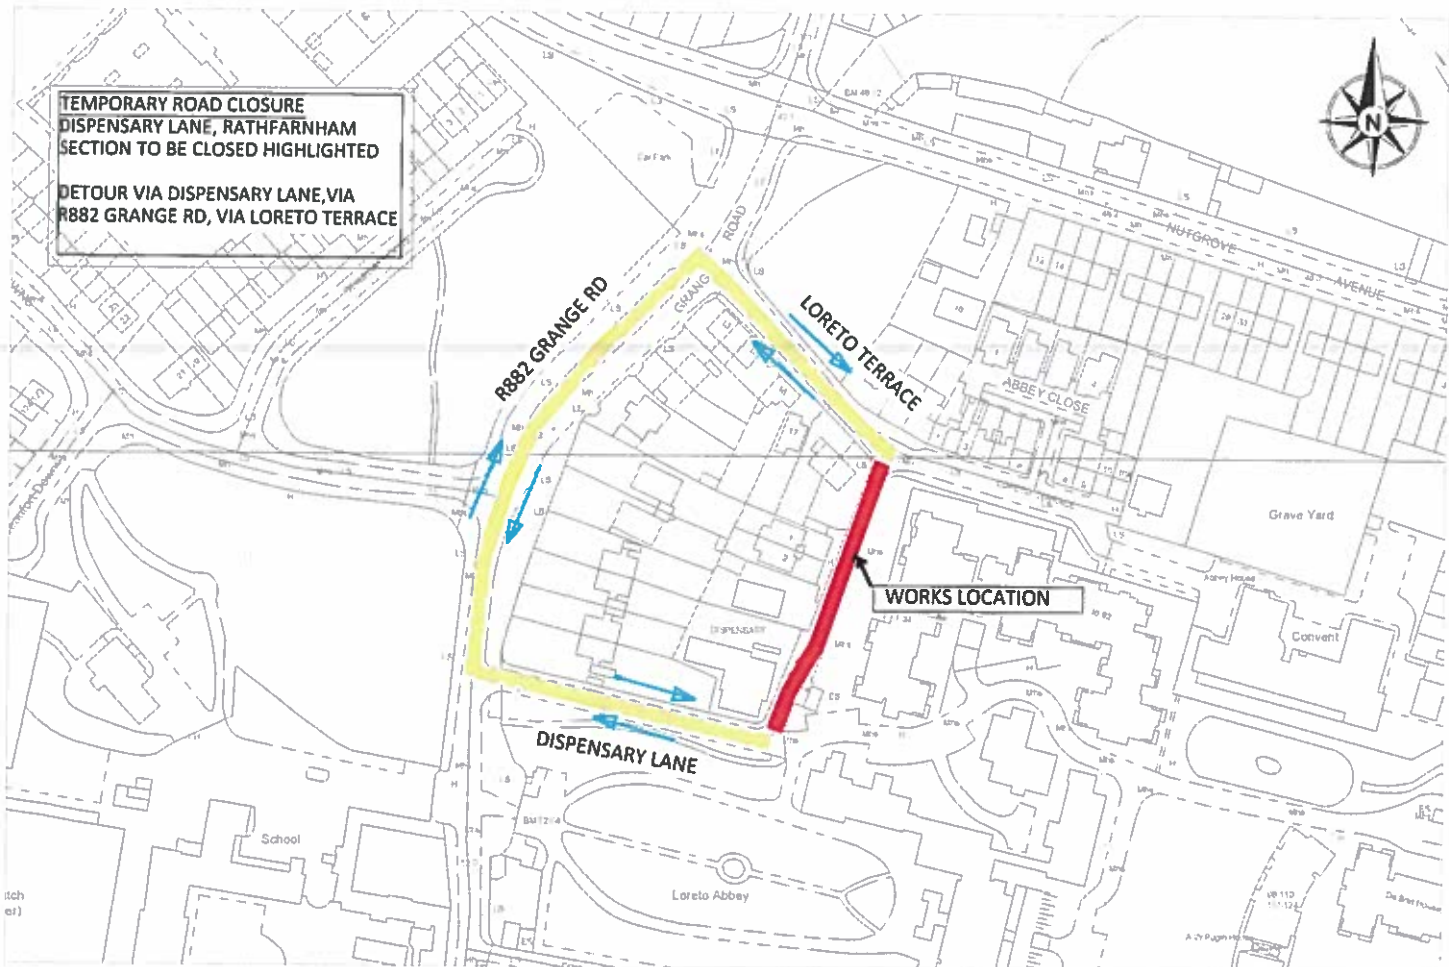

TEMPORARY ROAD CLOSURE
DISPENSARY LANE, RATHFARNHAM
SECTION TO BE CLOSED HIGHLIGHTED
DETOUR VIA DISPENSARY LANE, VIA
R882 GRANGE RD, VIA LORETO TERRACE

WORKS LOCATION

(sch
er)

A 24 Page 118