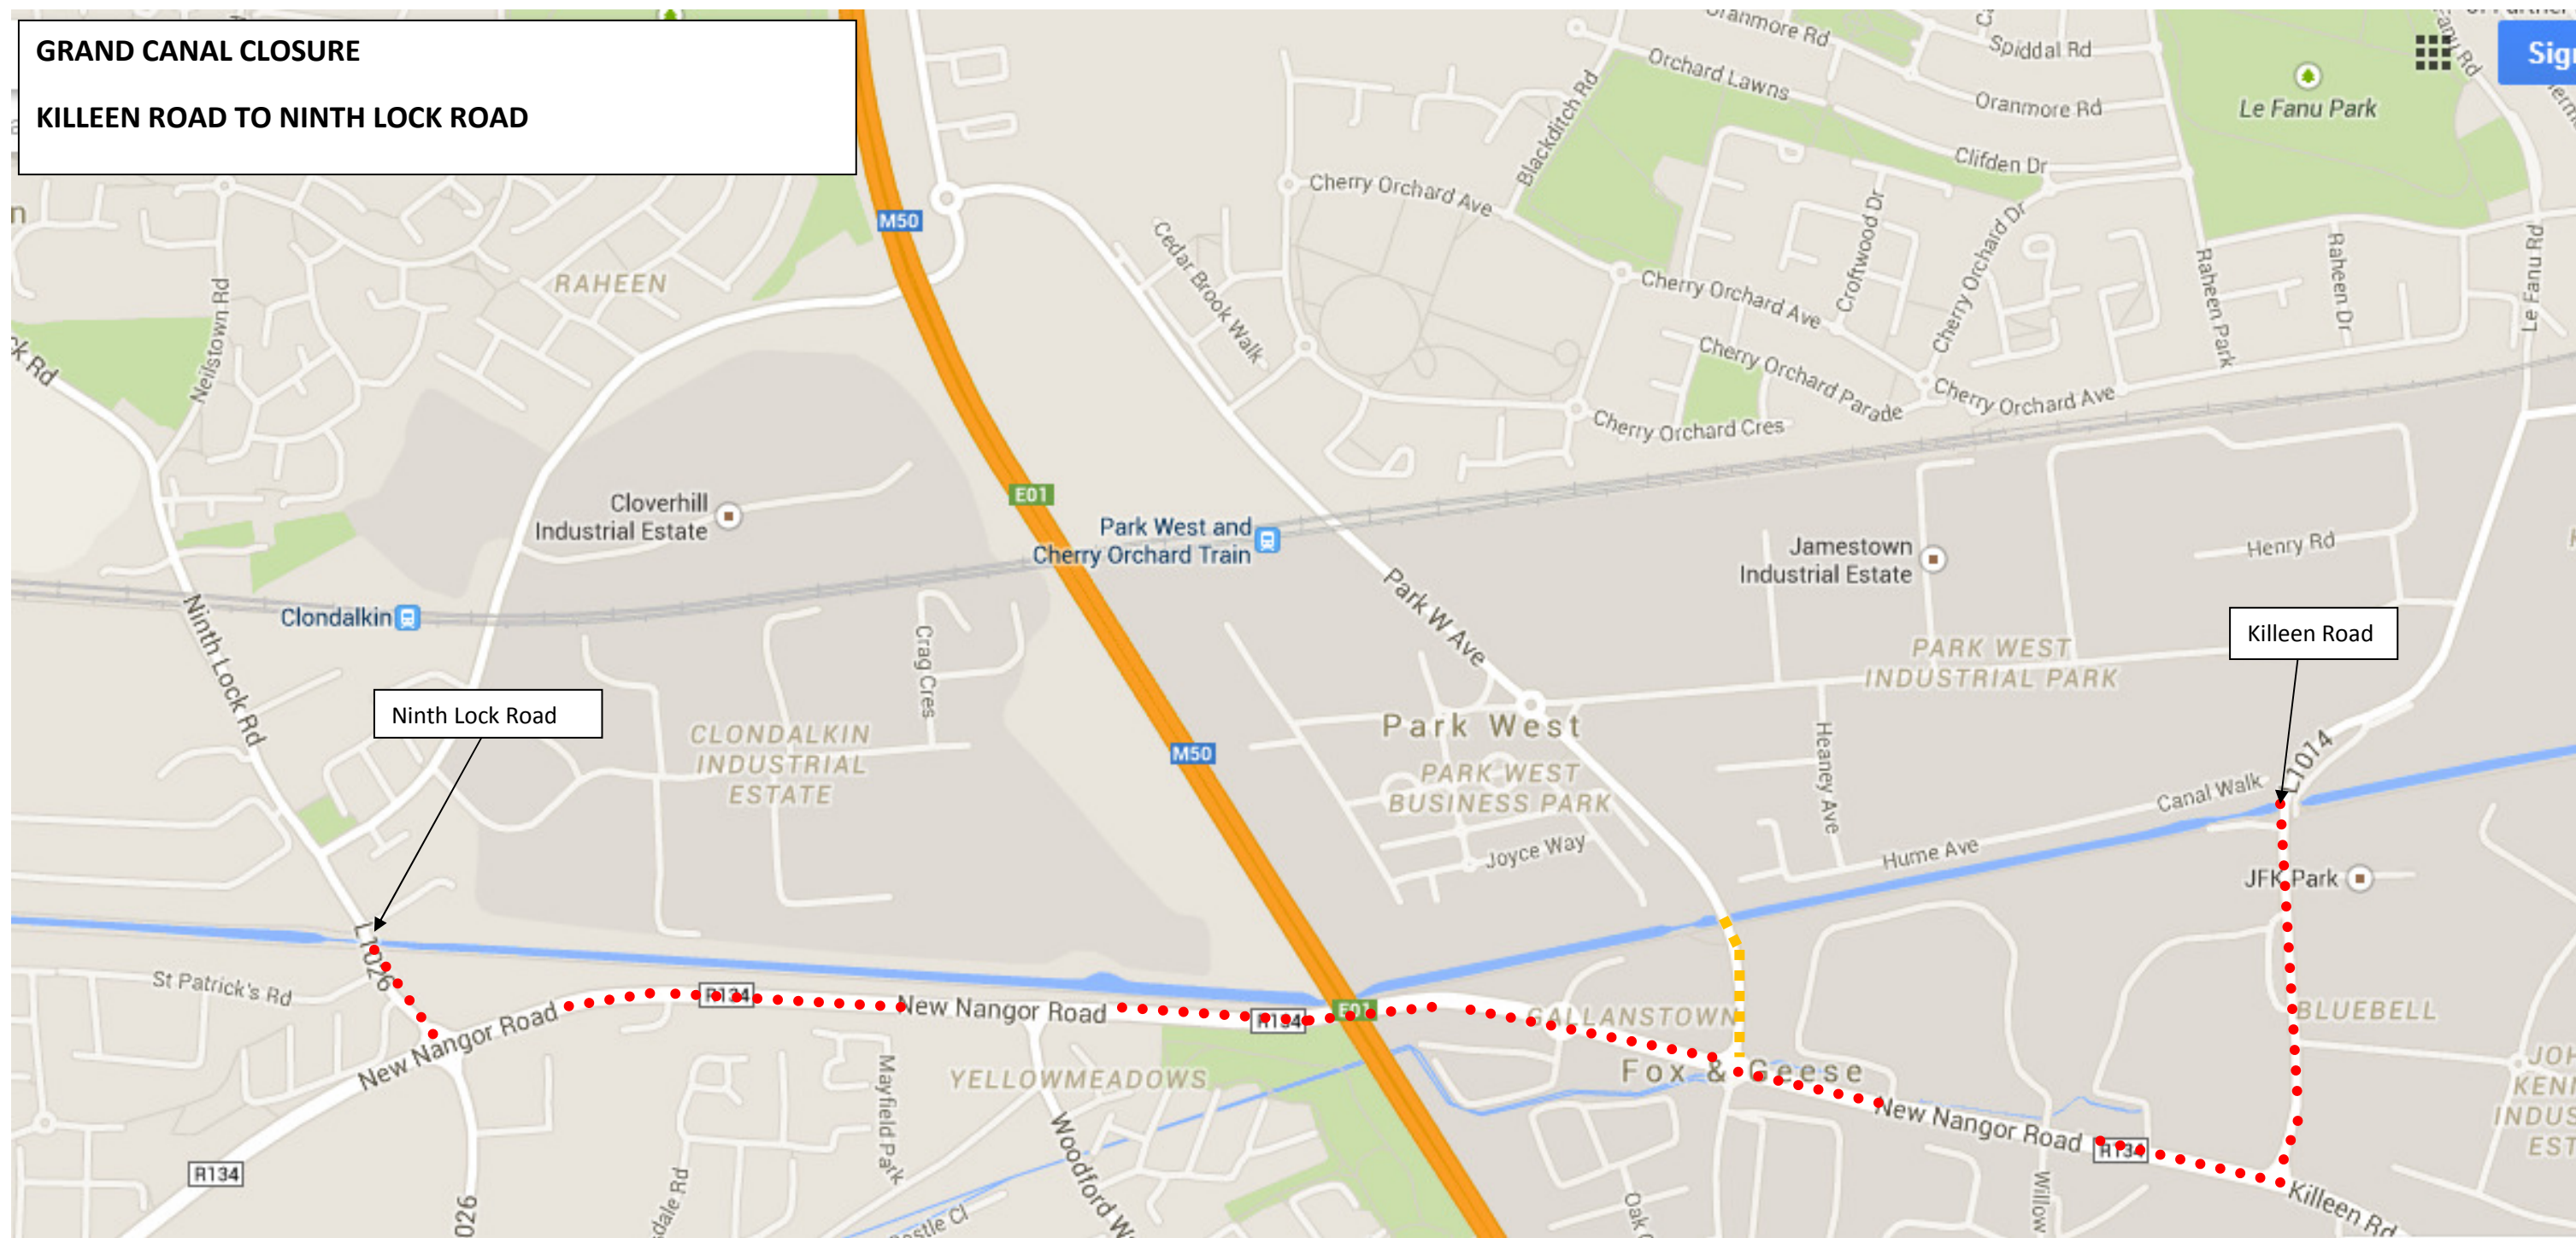

GRAND CANAL CLOSURE

NAAS ROAD TO KYLEMORE ROAD

GRAND CANAL CLOSURE
KYLEMORE ROAD TO KILLEEN ROAD

GRAND CANAL CLOSURE
KILLEEN ROAD TO NINTH LOCK ROAD

GRAND CANAL CLOSURE
NINTH LOCK ROAD TO R120