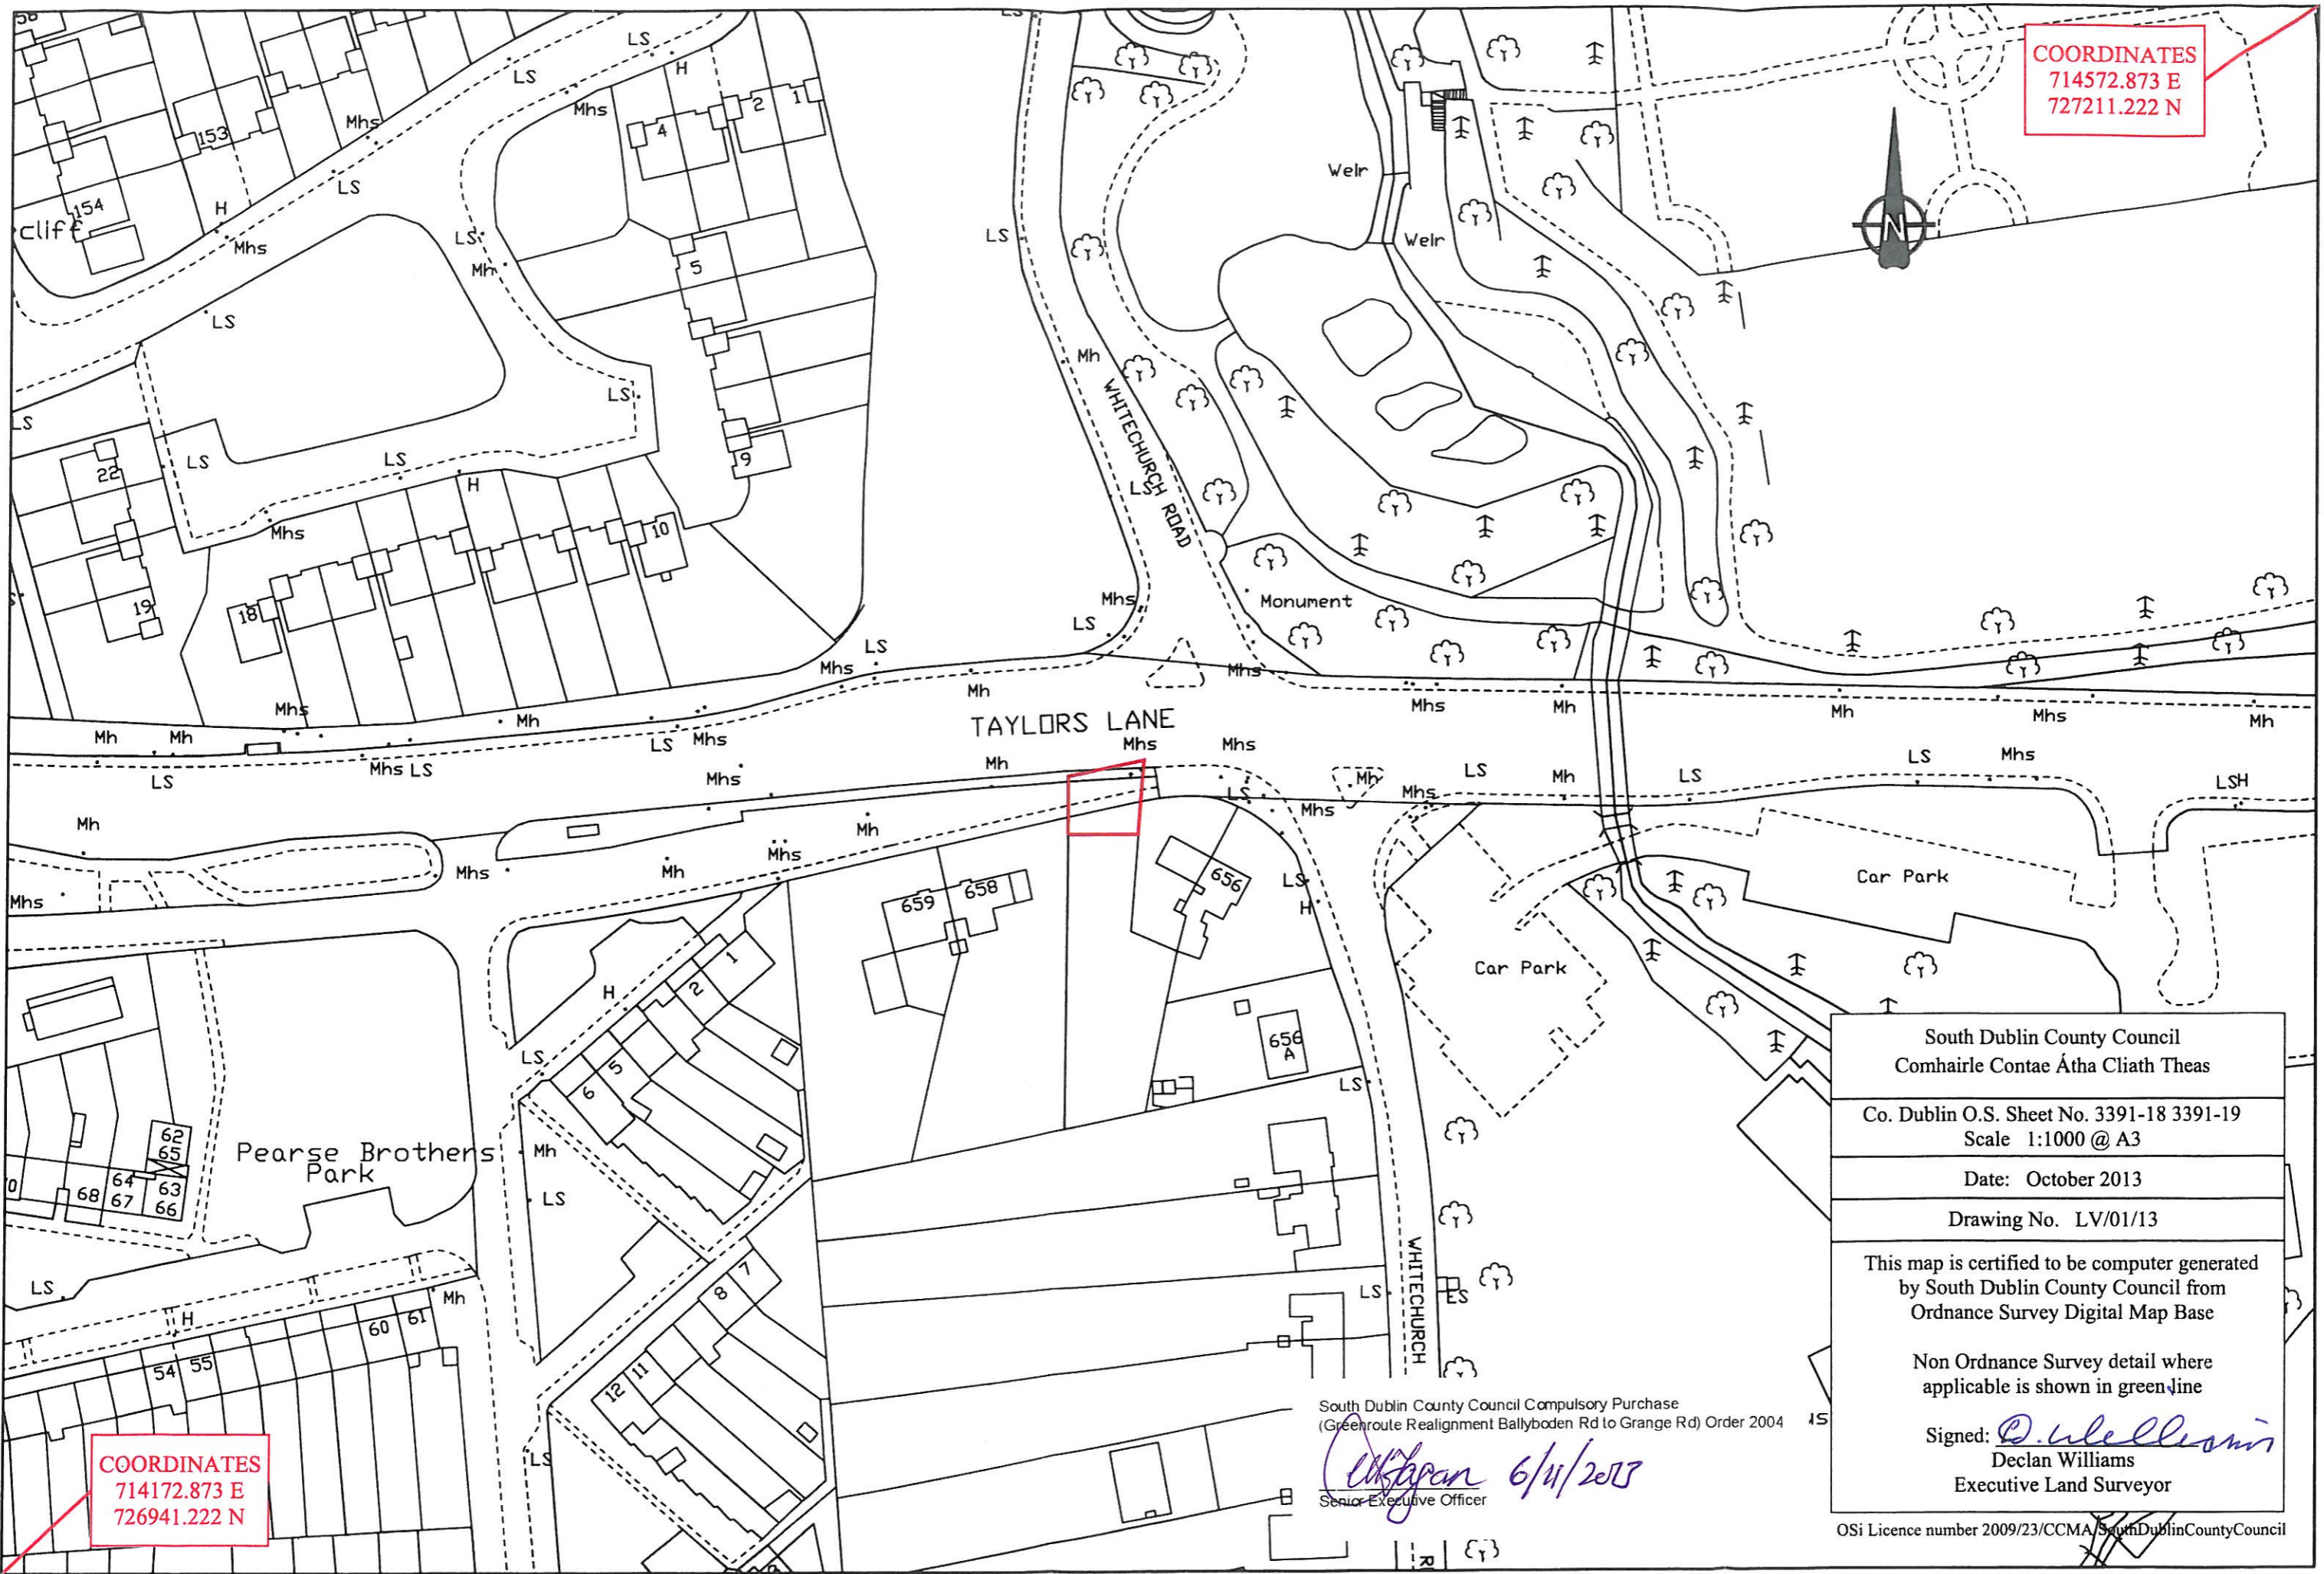

COORDINATES
714572.873 E
727211.222 N

COORDINATES
714172.873 E
726941.222 N

South Dublin County Council Comhairle Contae Átha Cliath Theas
Co. Dublin O.S. Sheet No. 3391-18 3391-19 Scale 1:1000 @ A3
Date: October 2013
Drawing No. LV/01/13
This map is certified to be computer generated by South Dublin County Council from Ordnance Survey Digital Map Base
Non Ordnance Survey detail where applicable is shown in green line
Signed: <i>D. Williams</i> Declan Williams Executive Land Surveyor

South Dublin County Council Compulsory Purchase
(Greenroute Realignment Ballyboden Rd to Grange Rd) Order 2004

Clifford 6/11/2013
Senior Executive Officer