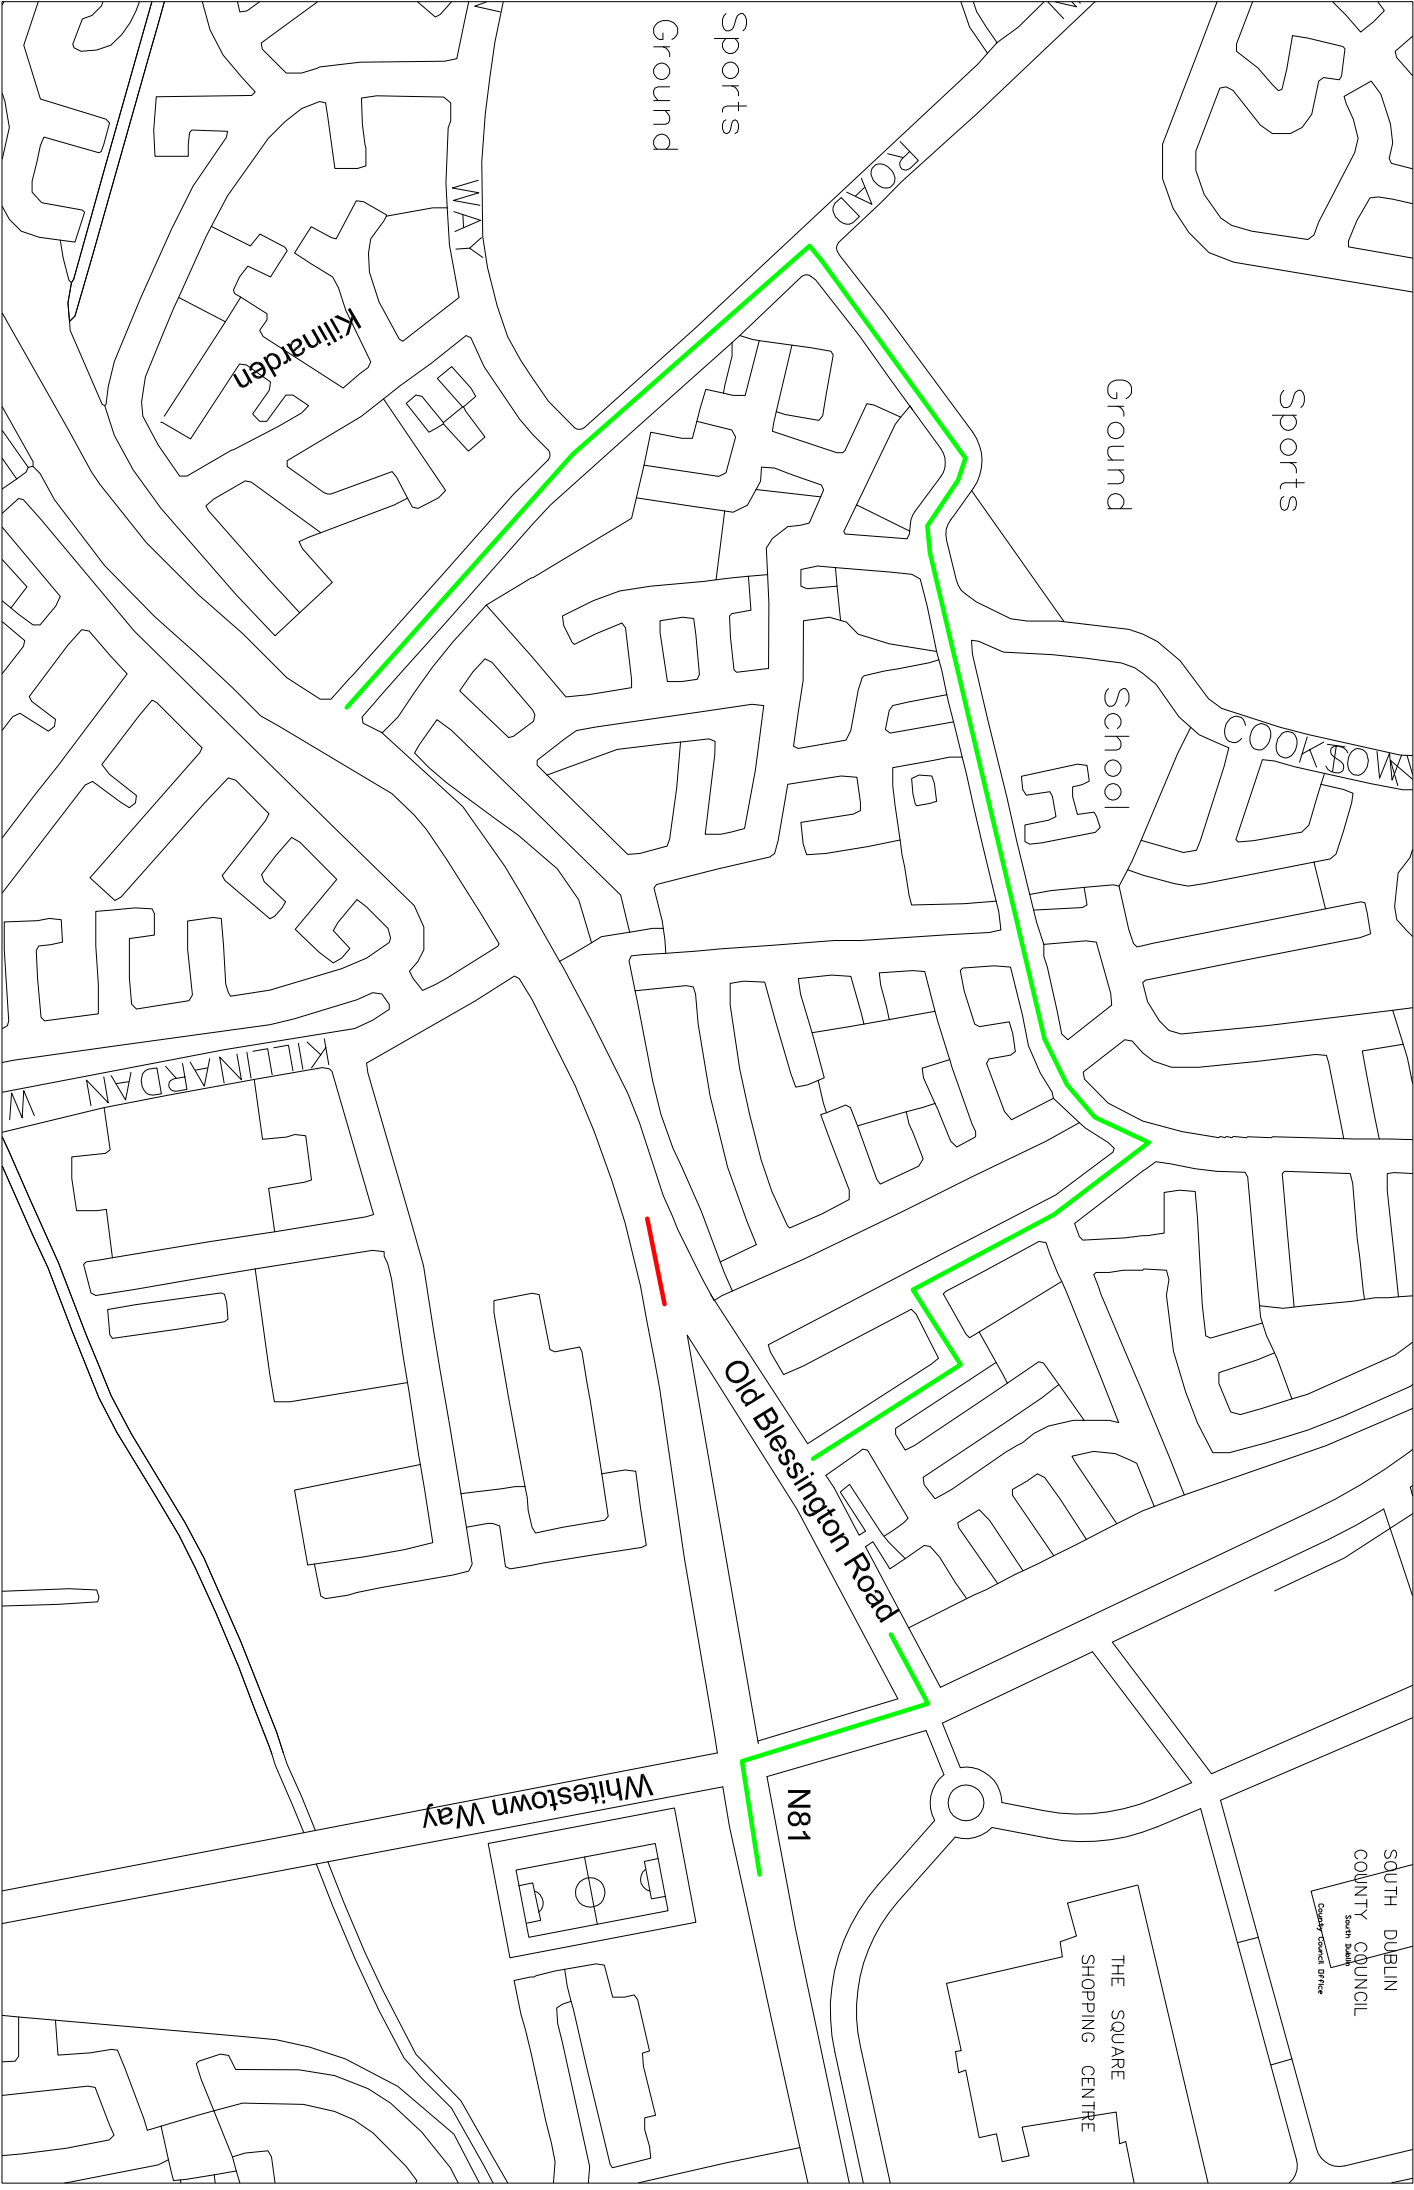

# Road Diversion - Road Closed at N81/Old Blessington Road Junction

— Road Closed

— Diverted Route

SOUTH DUBLIN  
COUNTY COUNCIL  
South Dublin  
Galaxy Service Office

THE SQUARE  
SHOPPING CENTRE

Sports  
Ground

Sports  
Ground

School

COOKSOW

Kilnarden

WAY

KILLINARDAN W

Old Blessington Road

Whitestown Way