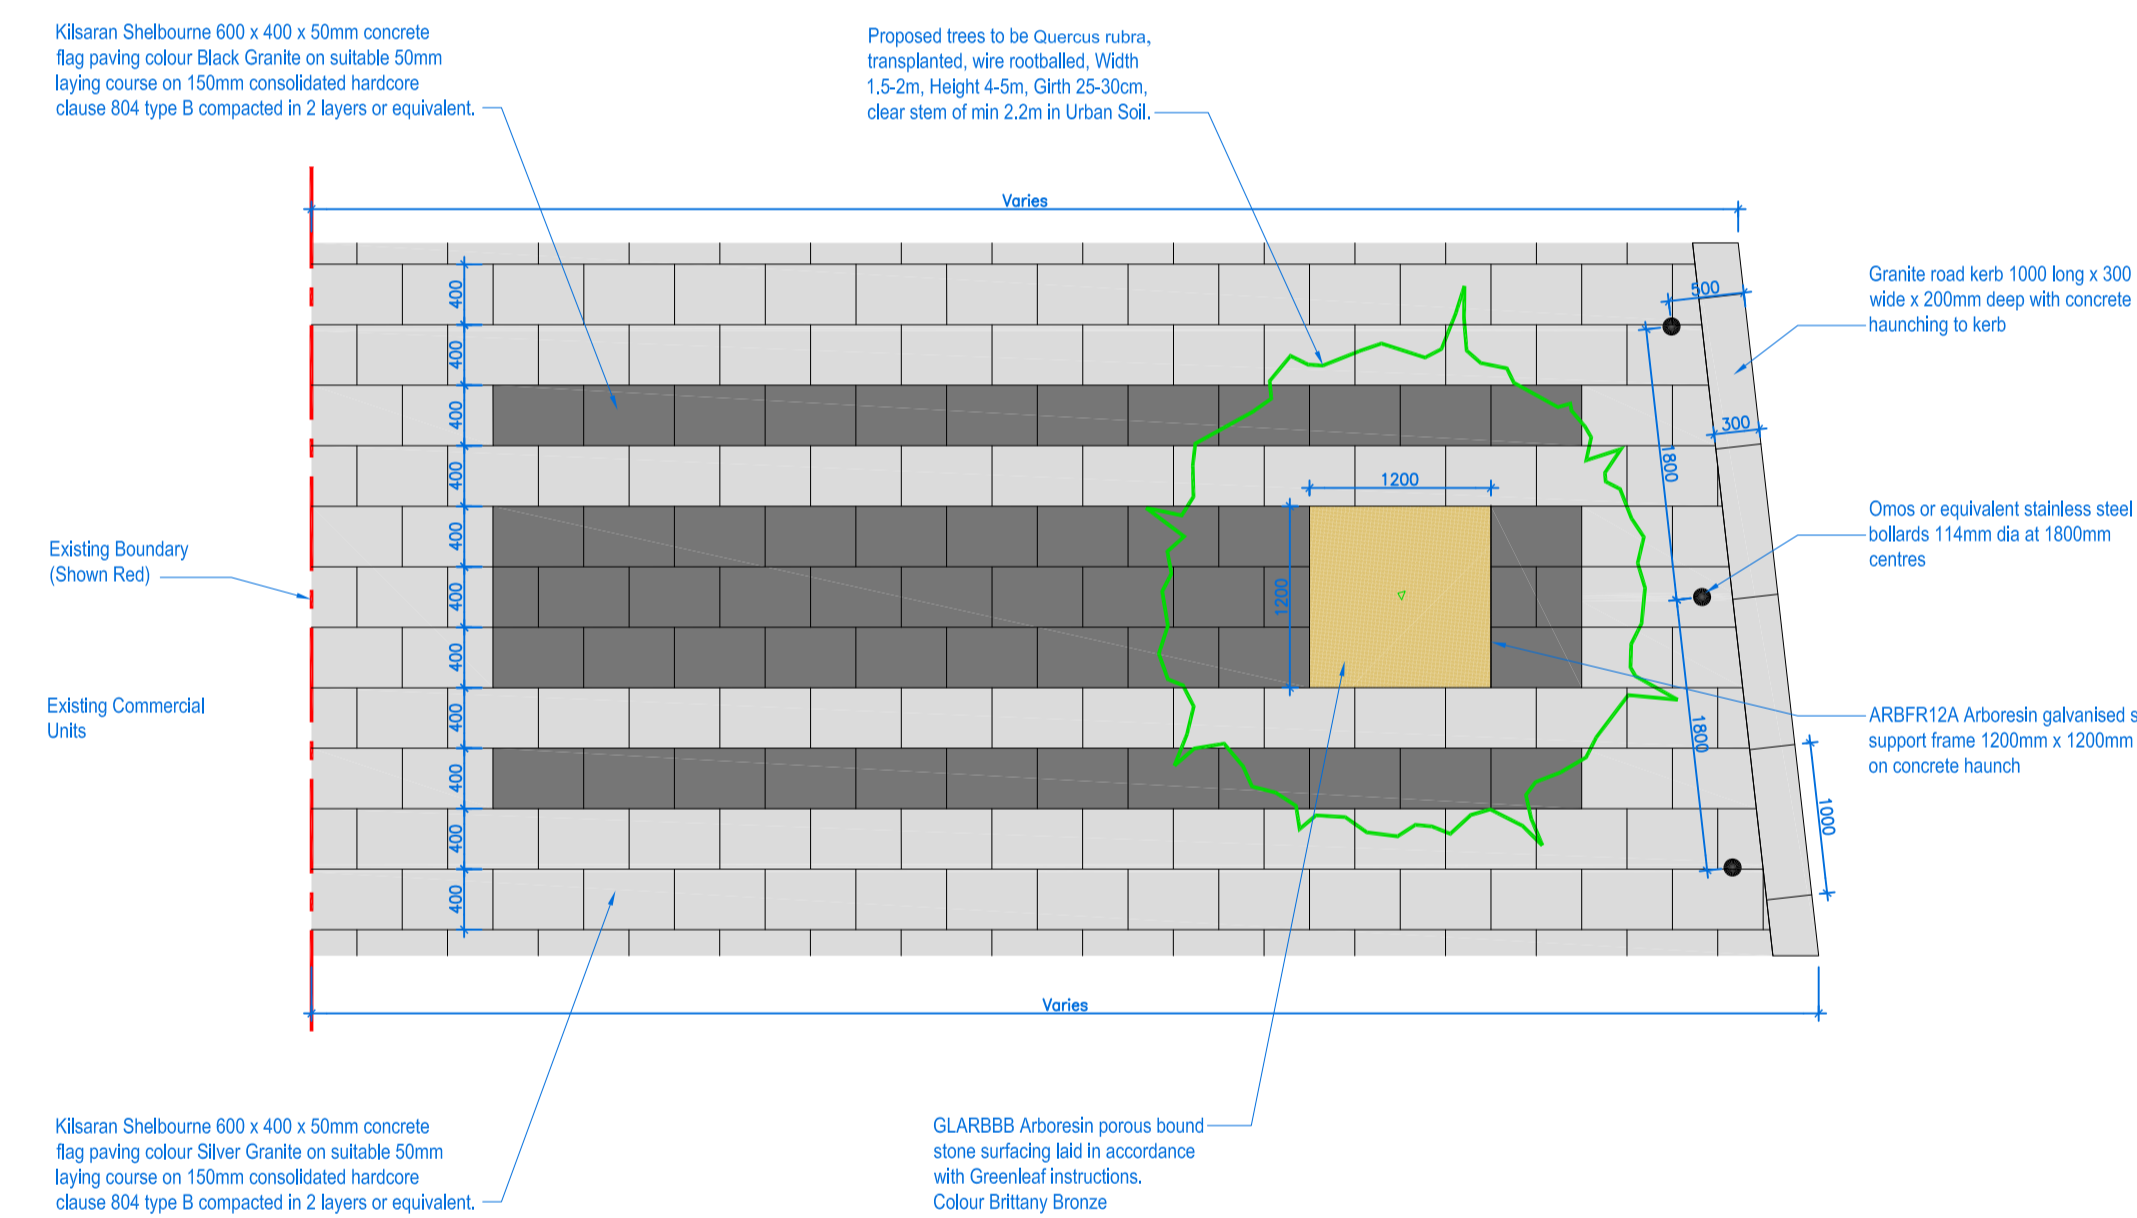

01 SITE LOCATION MAP
P8 1:2000

01 AERIAL VIEW OF TALLAGHT VILLAGE SITE FROM THE SOUTH
P8 SOURCE: BINGMAPS.COM

01 VILLAGE PLAZA EXTENSION PLAN
P8 1:200

01 PART PLAZA PAVING PLAN DETAIL
P8 1:50

01 VILLAGE PLAZA EXTENSION PERSPECTIVE VIEW 1
P8 NTS

01 VILLAGE PLAZA EXTENSION PERSPECTIVE VIEW 2
P8 NTS

NORTH