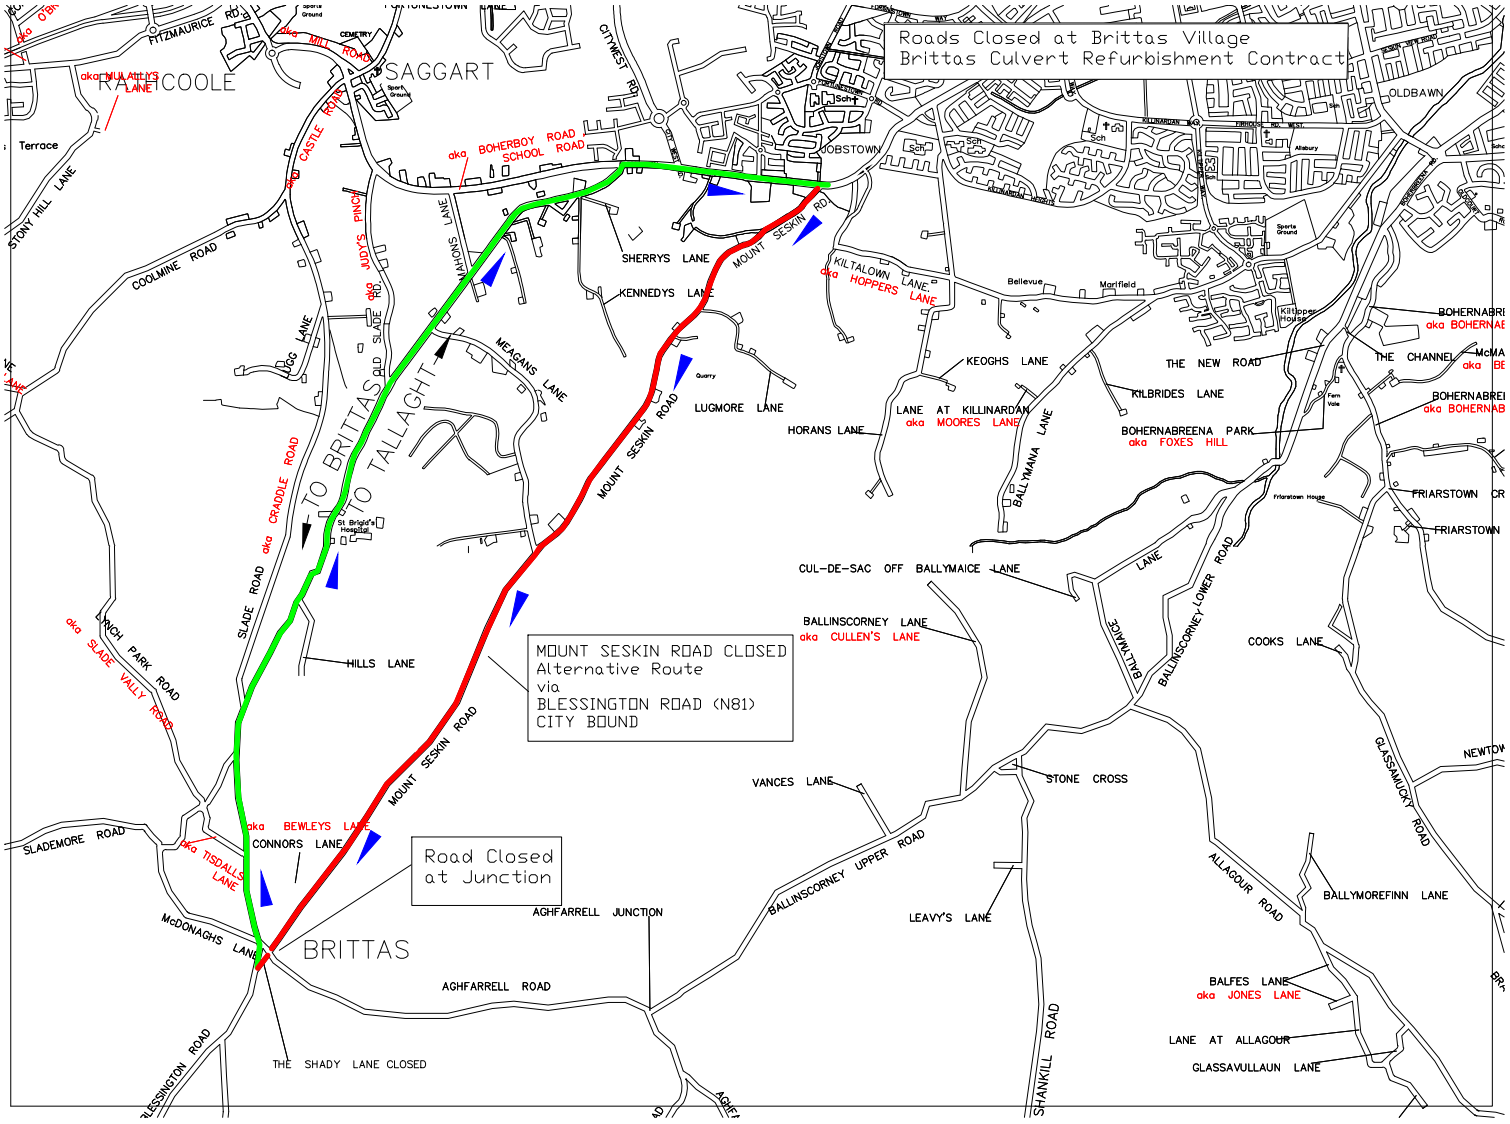

Roads Closed at Brittas Village
Brittas Culvert Refurbishment Contract

MOUNT SESKIN ROAD CLOSED
Alternative Route
via
BLESSINGTON ROAD (N81)
CITY BOUND

Road Closed
at Junction

BRITTAS

Roads Closed at Brittas Village
Brittas Culvert Refurbishment Contract

MOUNT SESKIN ROAD CLOSED
Alternative Route
via
BLESSINGTON ROAD (N81)
CITY BOUND

Road Closed
at Junction

BRITTAS