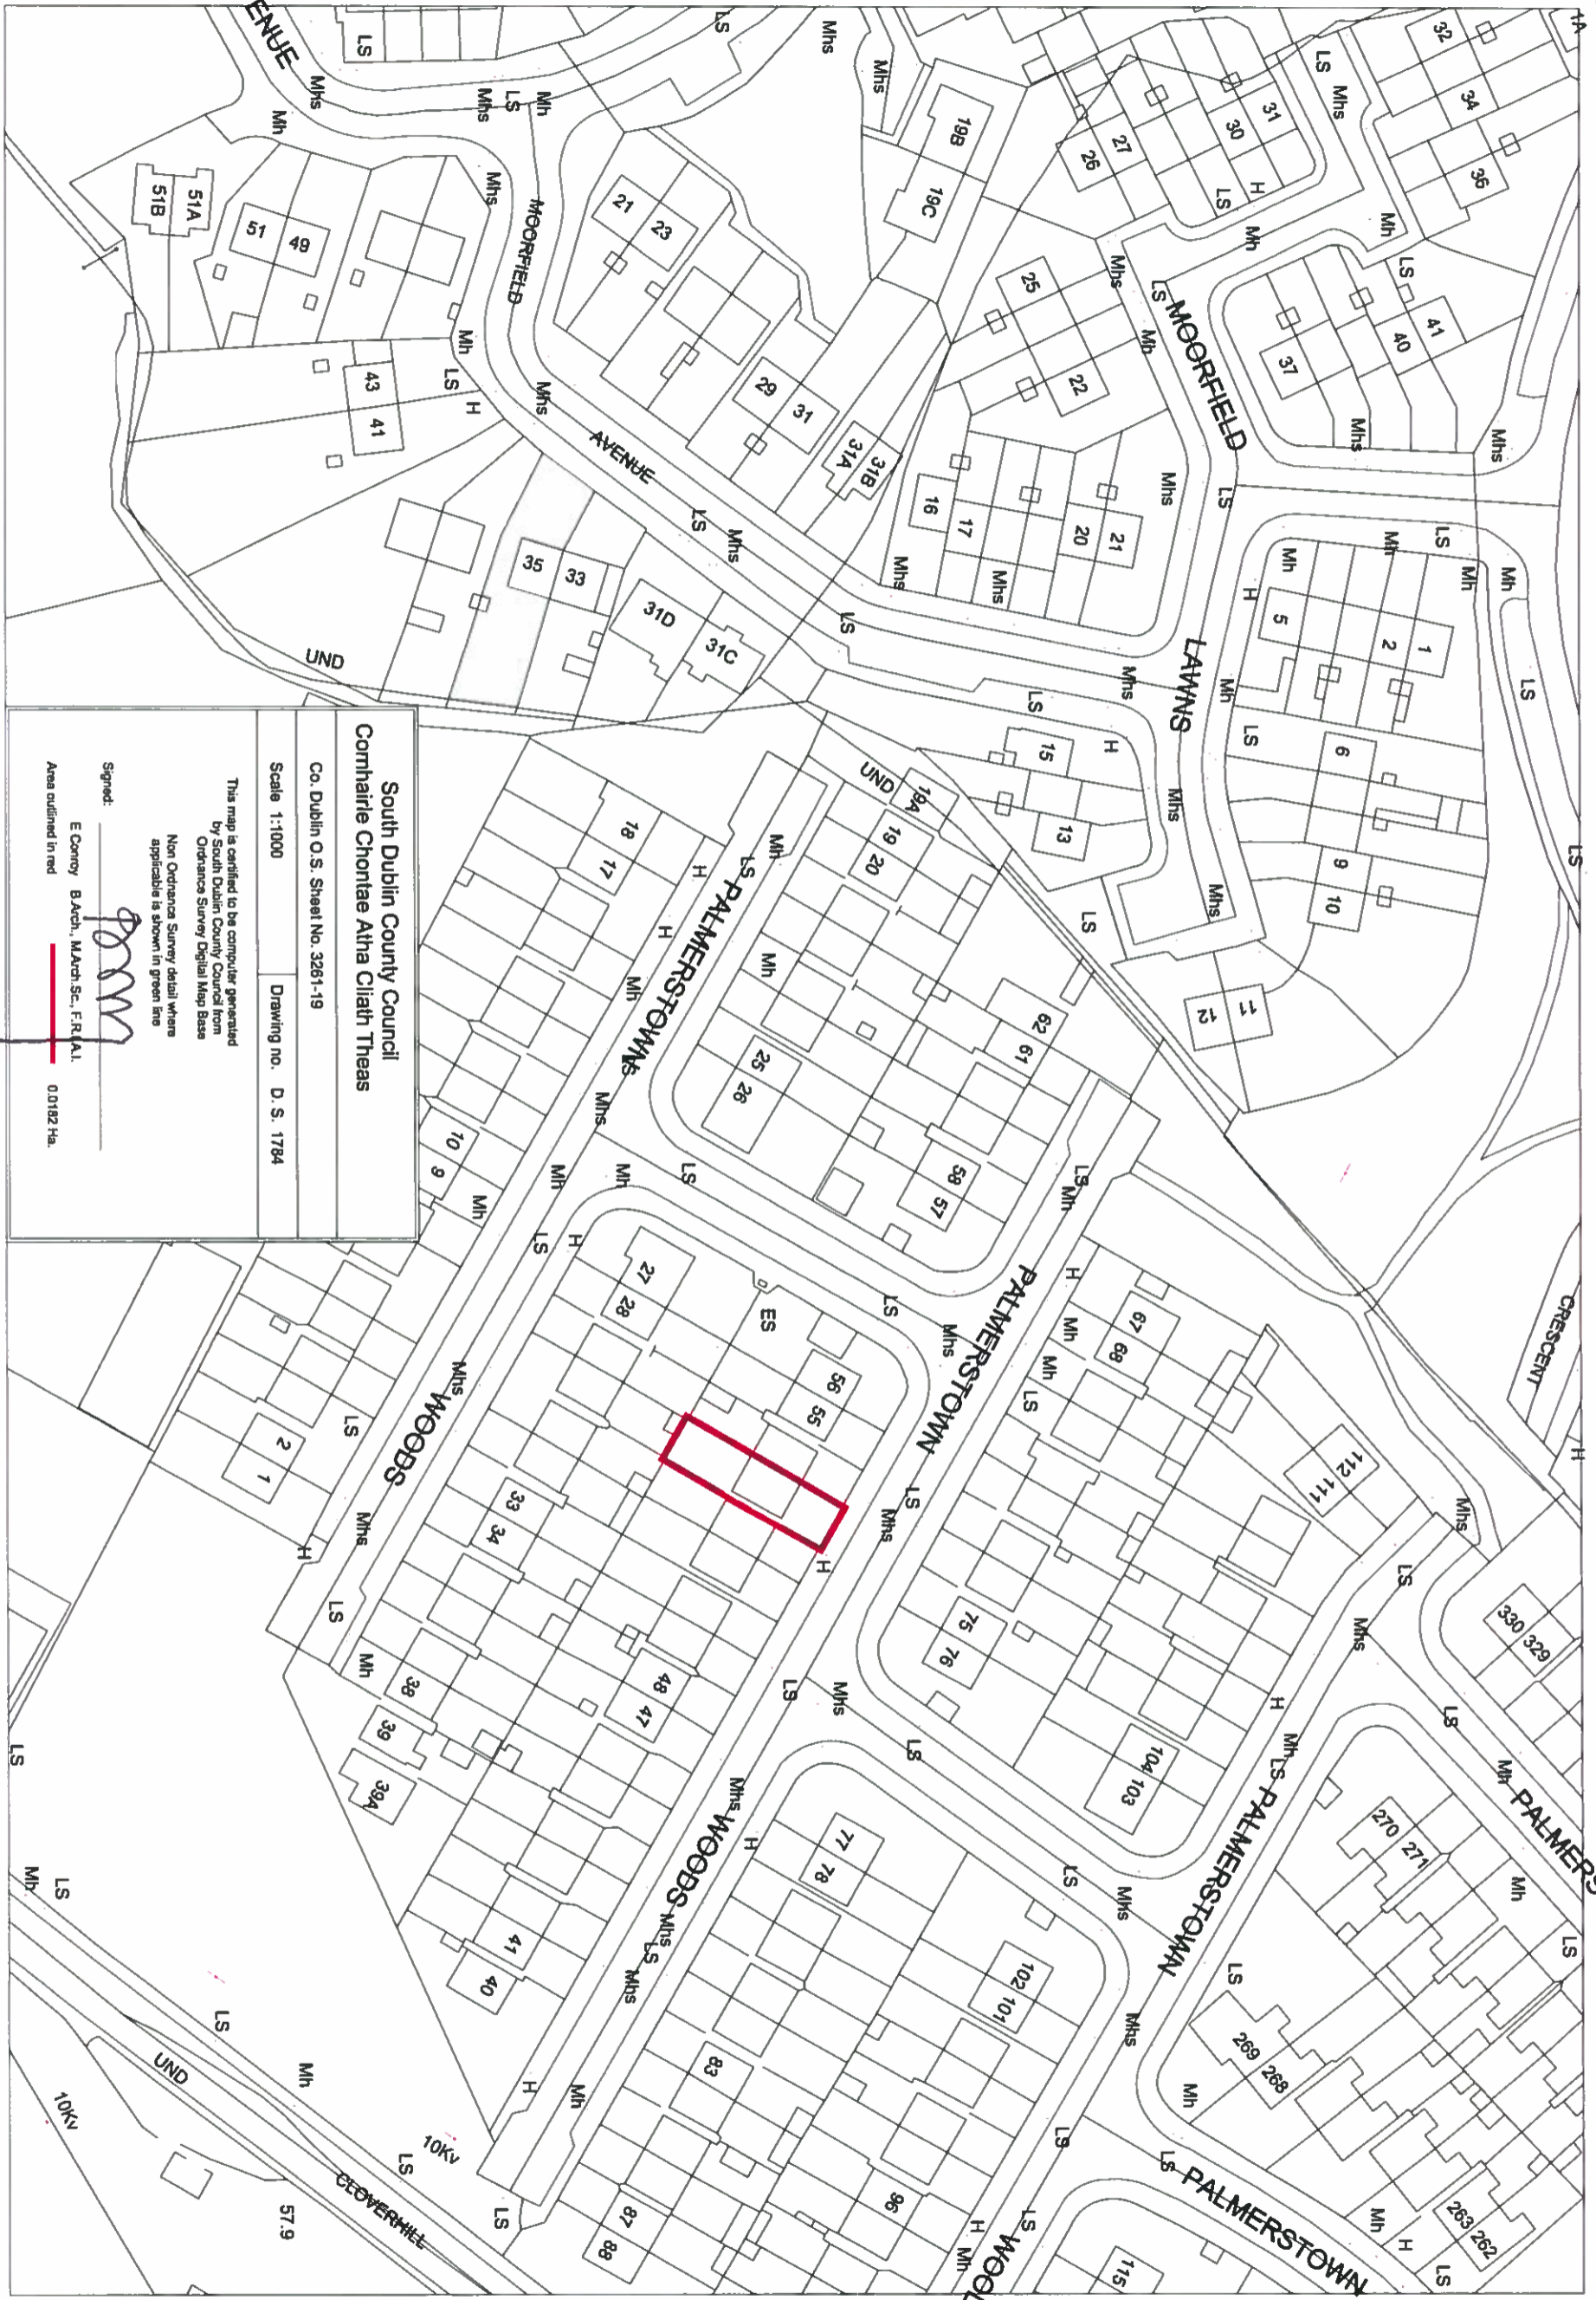

733080

706720

733080

707070

732840

706720

732840

707070

South Dublin County Council
Comhairle Chontae Atha Cliath Theas

Co. Dublin O.S. Sheet No. 3261-19

Scale 1:1000 Drawing no. D.S. 1784

This map is certified to be computer generated
 by South Dublin County Council from
 Ordnance Survey Digital Map Base
 Non Ordnance Survey details where
 applicable is shown in green line

Signed: 
 E. Conroy B. Arch., March Sc., F.R.I.A.I.
 Area outlined in red 0.0182 Ha.

0.0182 Ha.