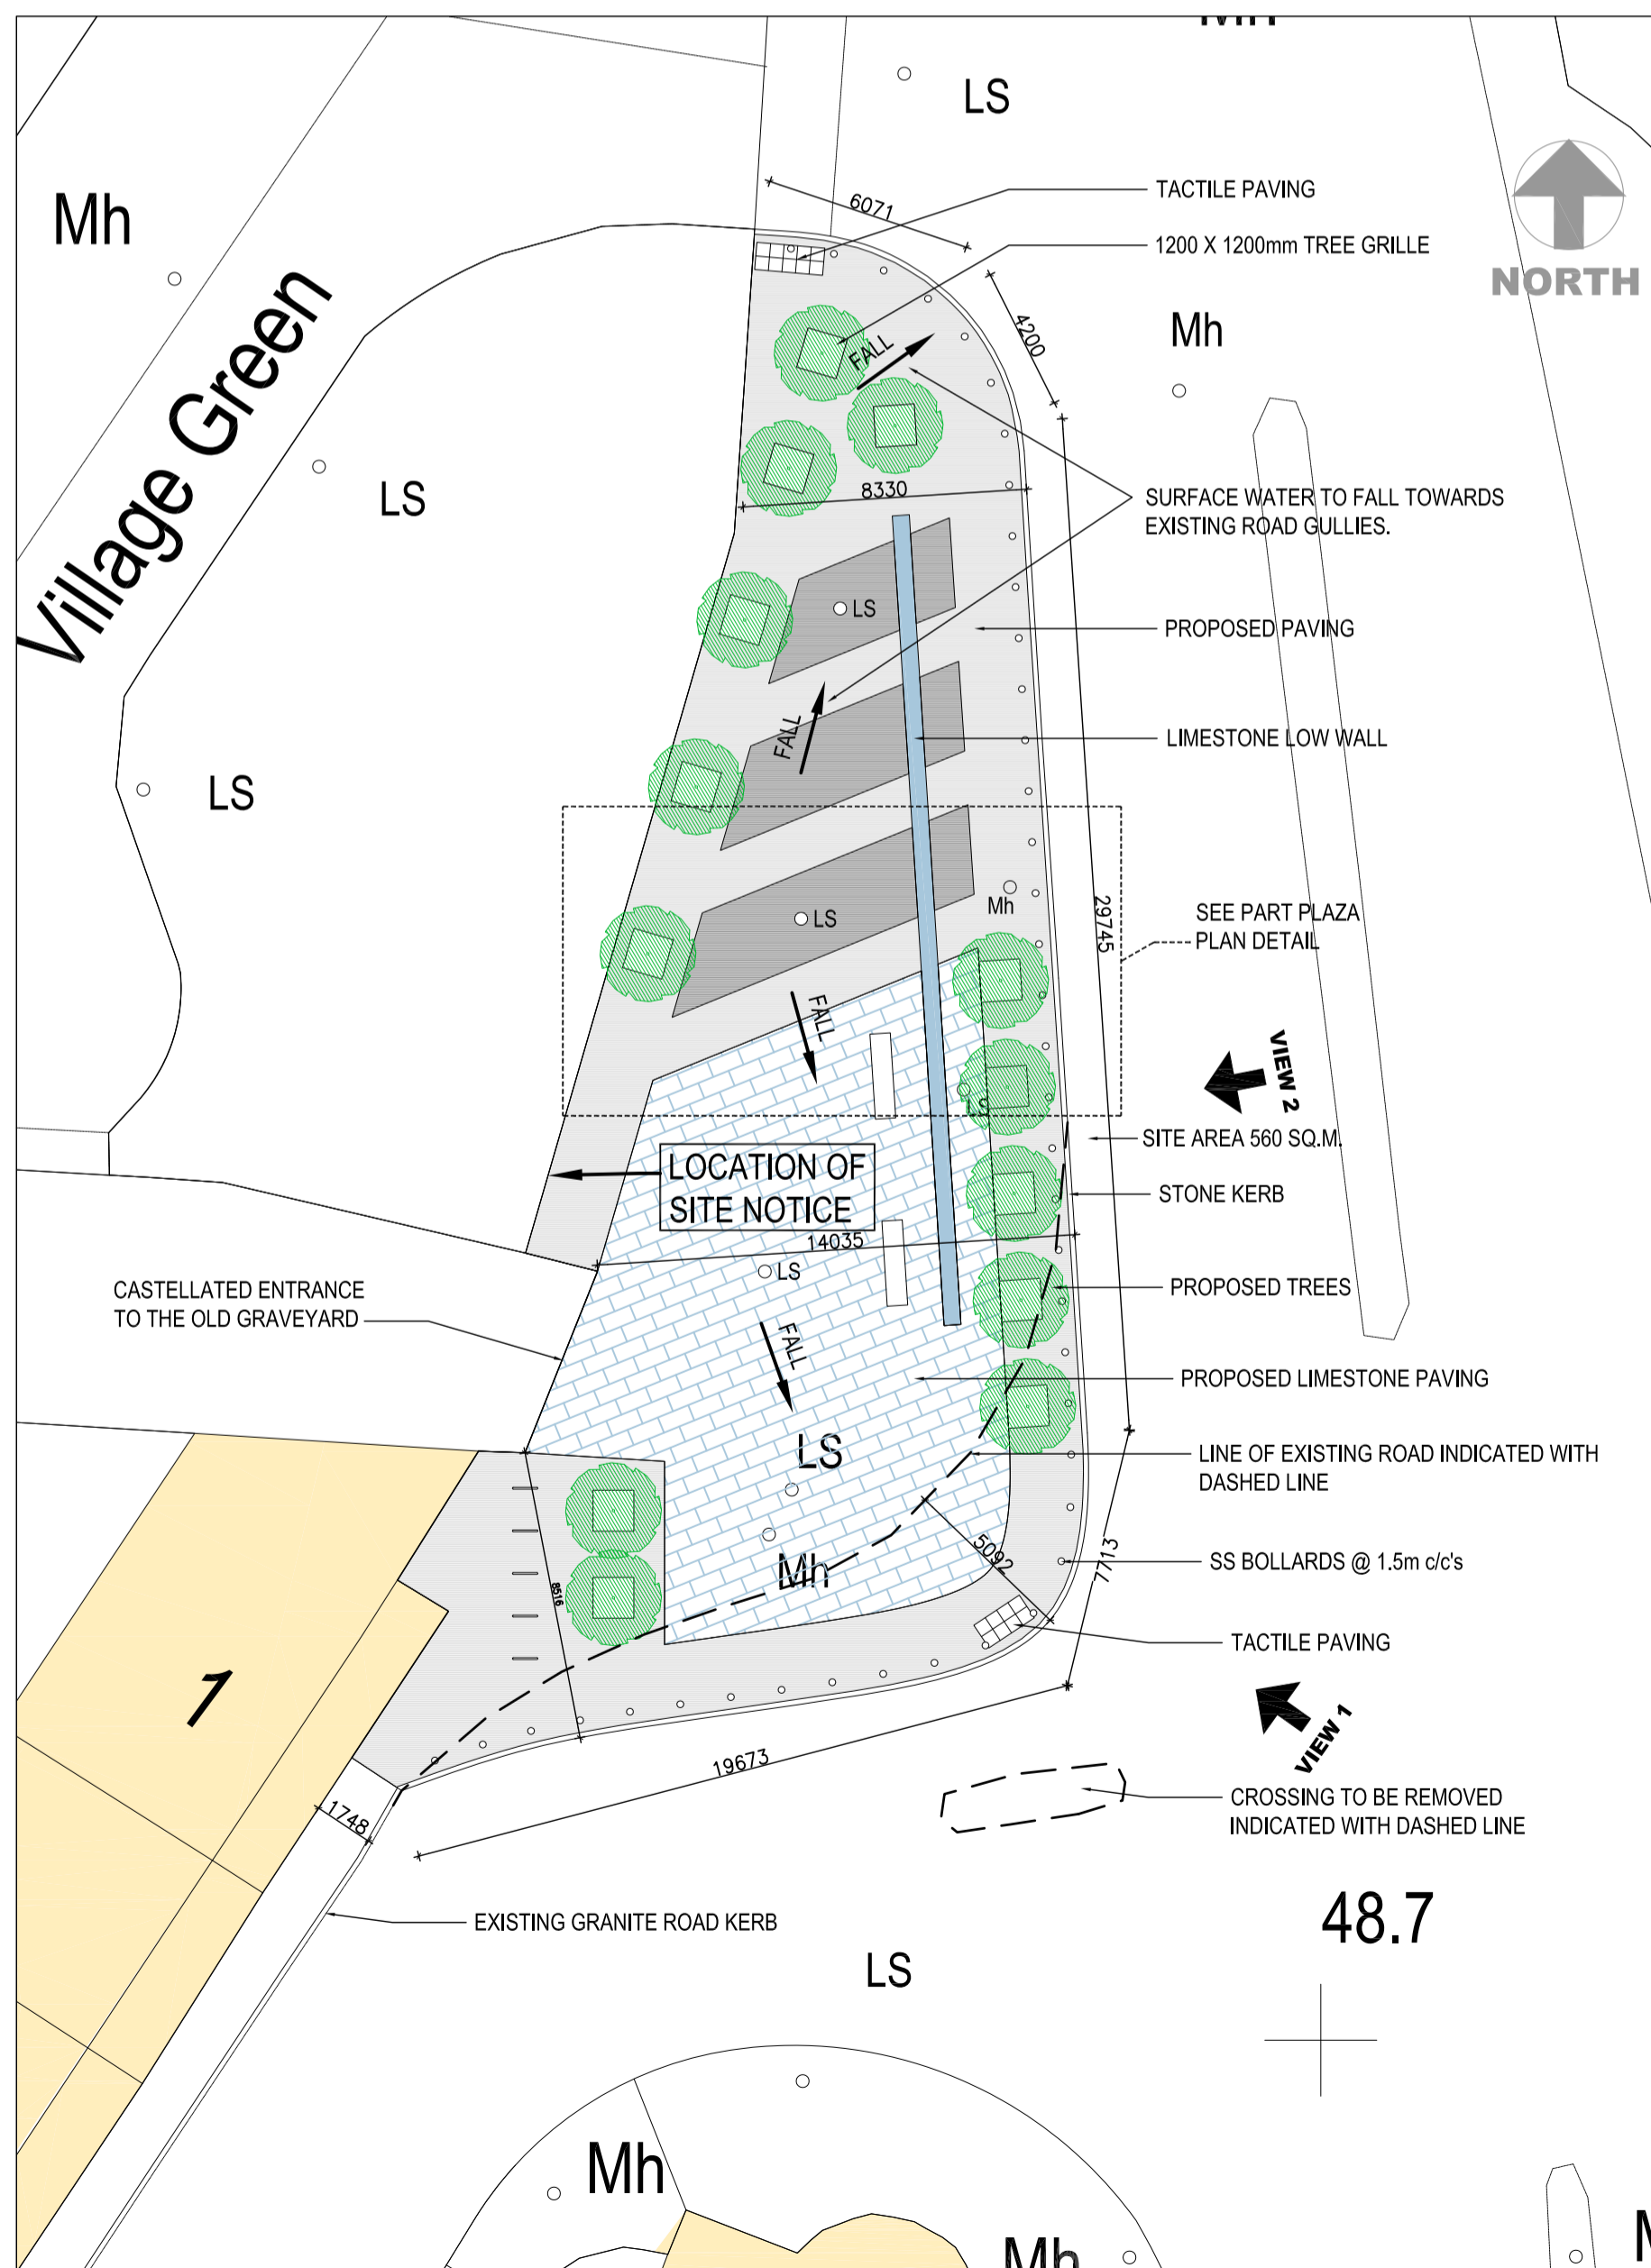

01 SITE LOCATION MAP  
P8 1:2000 OSI MAPS - 3328-23 & 24, 3391-03 & 04

01 EXISTING SITE LOCATION PLAN  
P8 1:1000 OSI MAPS - 3328-23 & 24, 3391-03 & 04

01 AERIAL VIEW OF RATHFARNHAM VILLAGE SITE FROM THE SOUTH  
P8 SOURCE: BINGMAPS.COM

01 NEW PUBLIC PLAZA PLAN  
P8 1:200

01 PART PUBLIC PLAZA PAVING PLAN DETAIL  
P8 1:50

01 NEW PUBLIC PLAZA PERSPECTIVE VIEW 1  
P8 NTS

01 NEW PUBLIC PLAZA PERSPECTIVE VIEW 2  
P8 NTS

-  Kilsaran Shelbourne Ground Silver Granite Aggregate Flag Paving or Equivalent
-  Kilsaran Shelbourne Ground Black Granite Aggregate Flag Paving or Equivalent
-  Irish Blue Limestone Paving or Equivalent