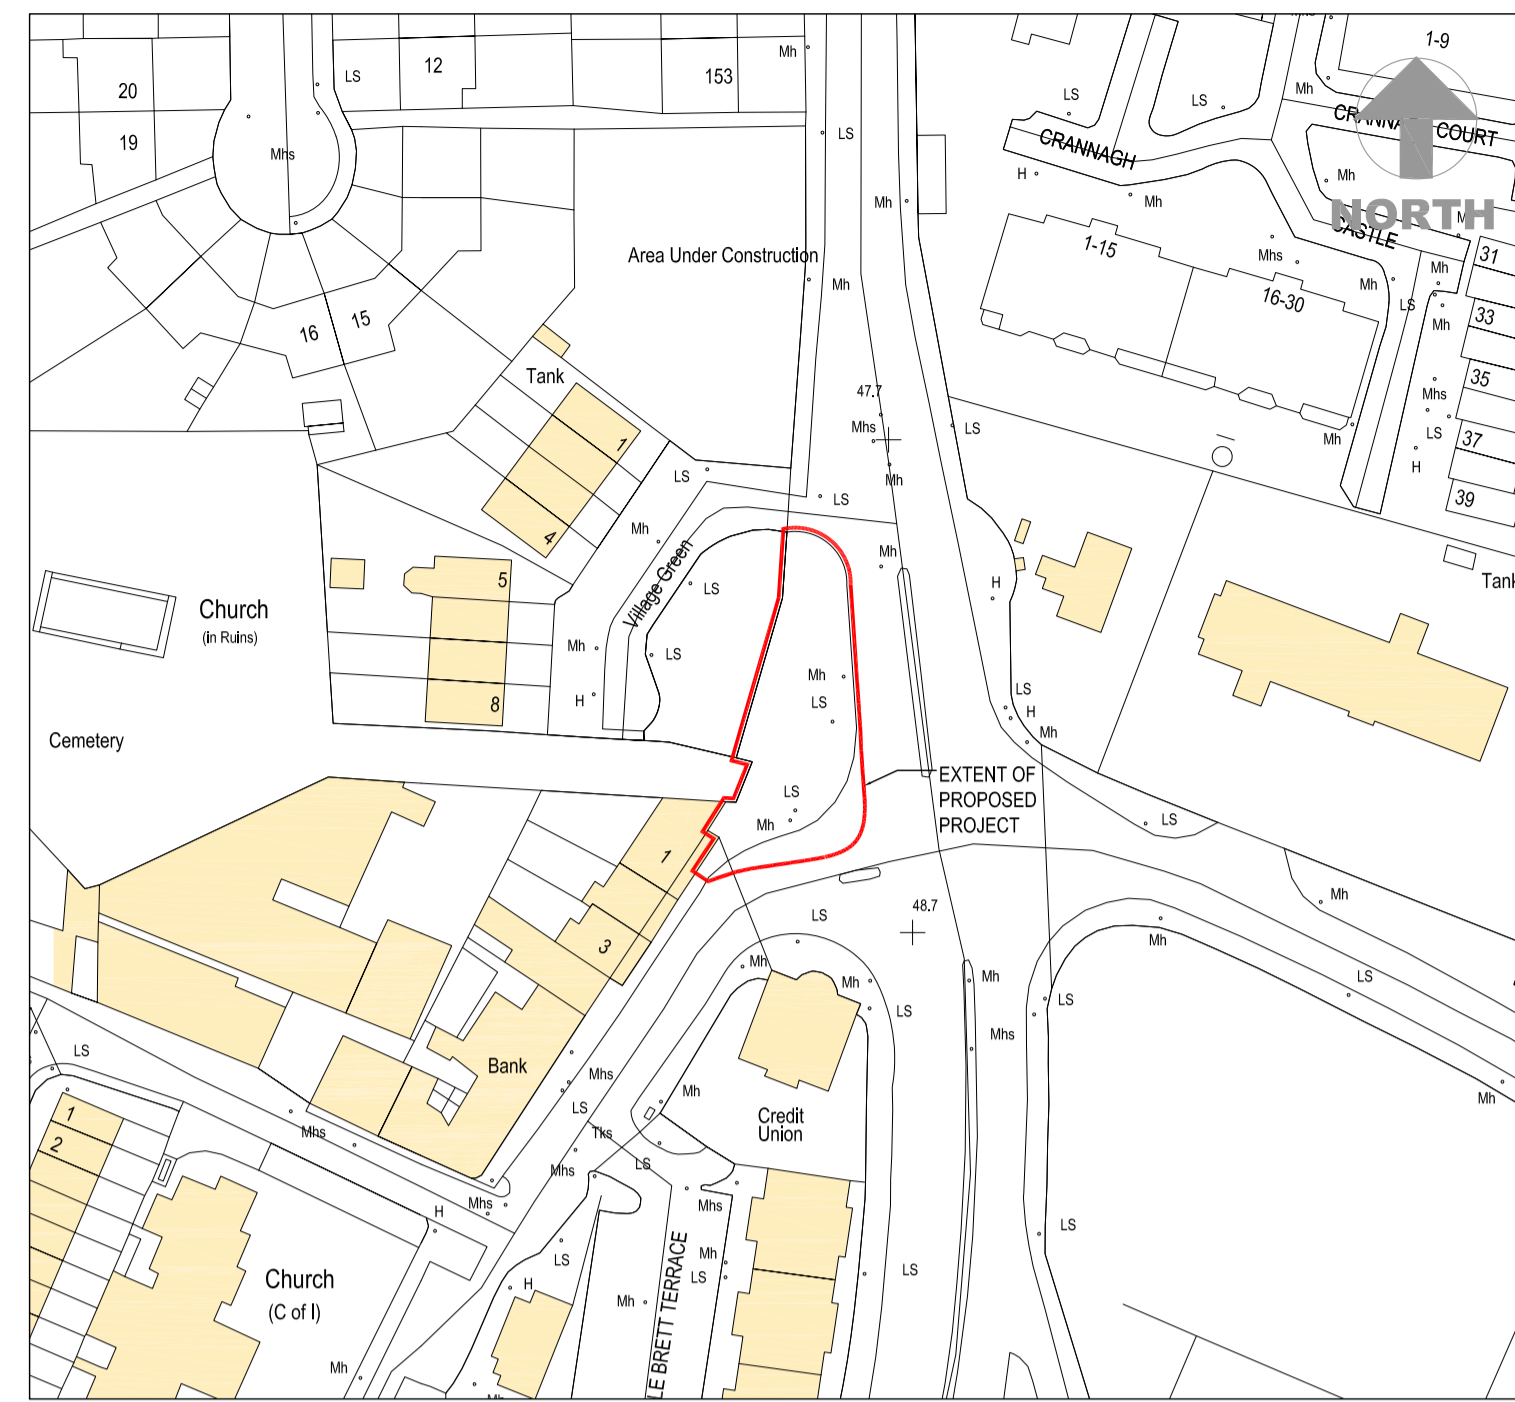

01 SITE LOCATION MAP  
P8 1:2000 OSI MAPS - 3328-23 & 24, 3391-03 & 04

01 EXISTING SITE LOCATION PLAN  
P8 1:1000 OSI MAPS - 3328-23 & 24, 3391-03 & 04

01 AERIAL VIEW OF RATHFARNHAM VILLAGE SITE FROM THE SOUTH  
P8 SOURCE: BINGMAPS.COM

01 NEW PUBLIC PLAZA PLAN  
P8 1:200

01 PART PUBLIC PLAZA PAVING PLAN DETAIL  
P8 1:50

01 NEW PUBLIC PLAZA PERSPECTIVE VIEW 1  
P8 NTS

01 NEW PUBLIC PLAZA PERSPECTIVE VIEW 2  
P8 NTS

-  Kilsaran Shelbourne Ground Silver Granite Aggregate Flag Paving or Equivalent
-  Kilsaran Shelbourne Ground Black Granite Aggregate Flag Paving or Equivalent
-  Irish Blue Limestone Paving or Equivalent