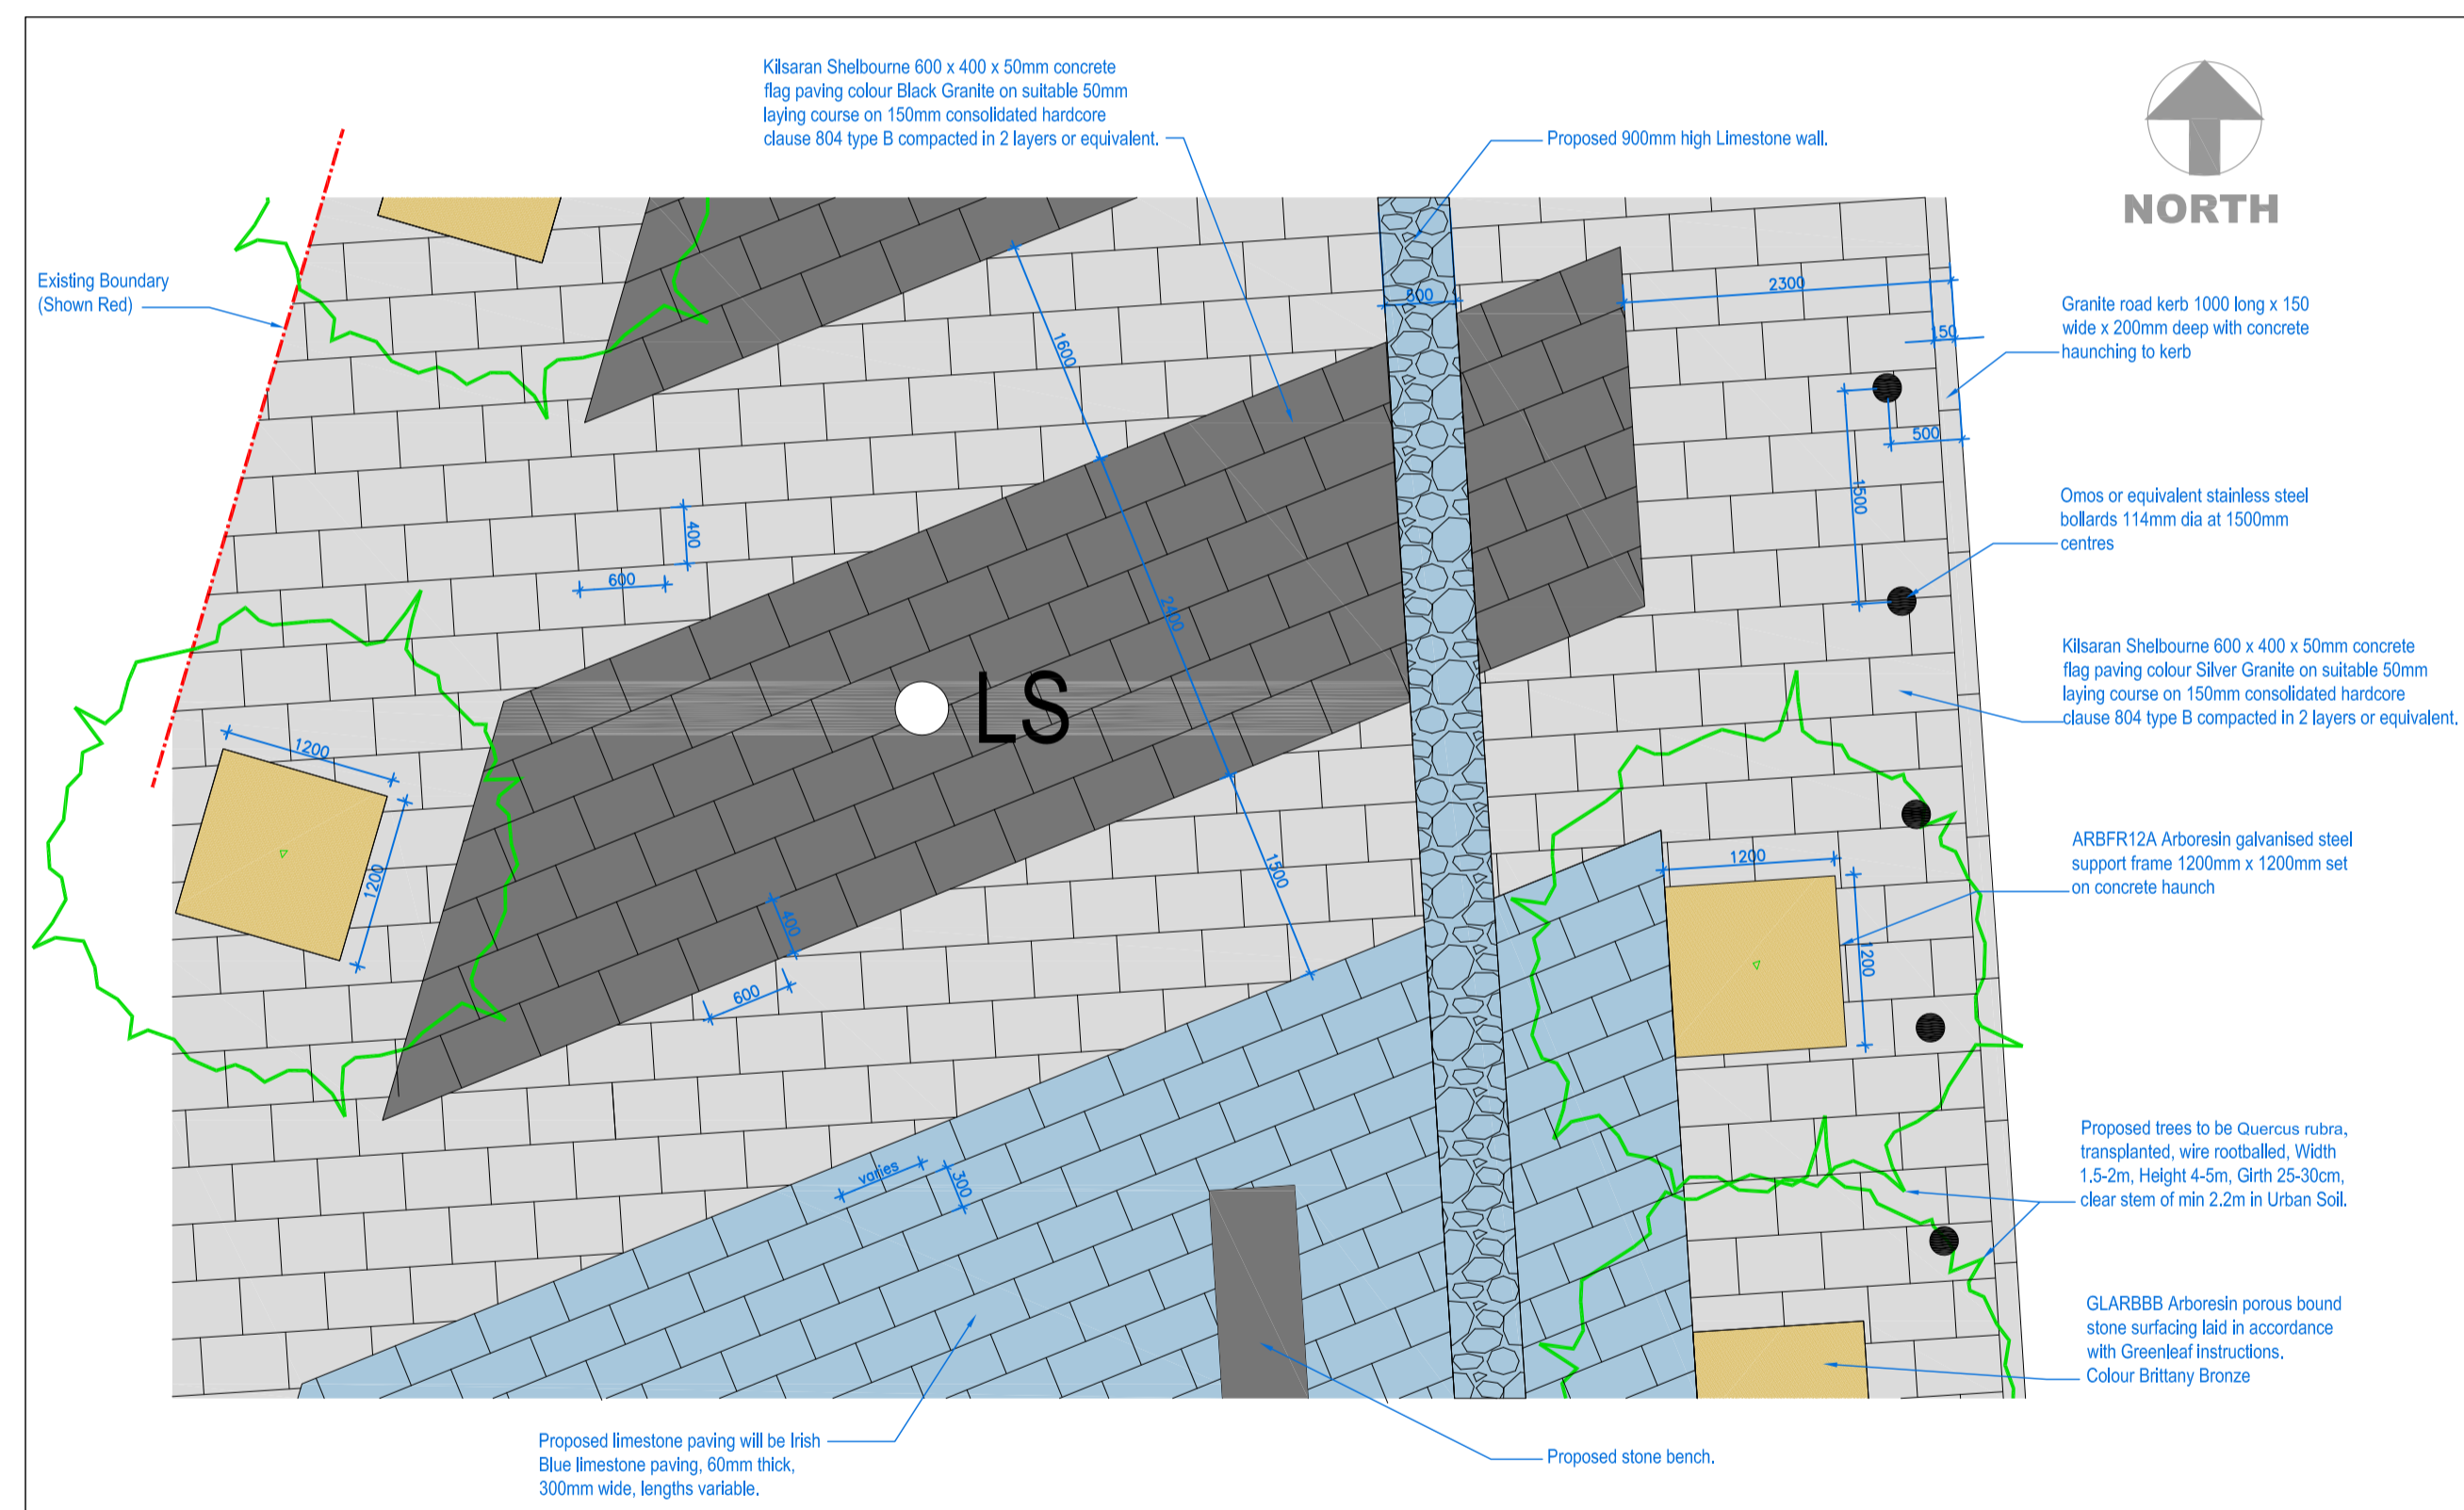

01 SITE LOCATION MAP  
P8 1:2000 OSI MAPS - 3328-23 & 24, 3391-03 & 04

01 EXISTING SITE LOCATION PLAN  
P8 1:1000 OSI MAPS - 3328-23 & 24, 3391-03 & 04

01 AERIAL VIEW OF RATHFARNHAM VILLAGE SITE FROM THE SOUTH  
P8 SOURCE: BINGMAPS.COM

01 NEW PUBLIC PLAZA PLAN  
P8 1:200

01 PART PUBLIC PLAZA PAVING PLAN DETAIL  
P8 1:50

01 NEW PUBLIC PLAZA PERSPECTIVE VIEW 1  
P8 NTS

01 NEW PUBLIC PLAZA PERSPECTIVE VIEW 2  
P8 NTS

-  Kilsaran Shelbourne Ground Silver Granite Aggregate Flag Paving or Equivalent
-  Kilsaran Shelbourne Ground Black Granite Aggregate Flag Paving or Equivalent
-  Irish Blue Limestone Paving or Equivalent