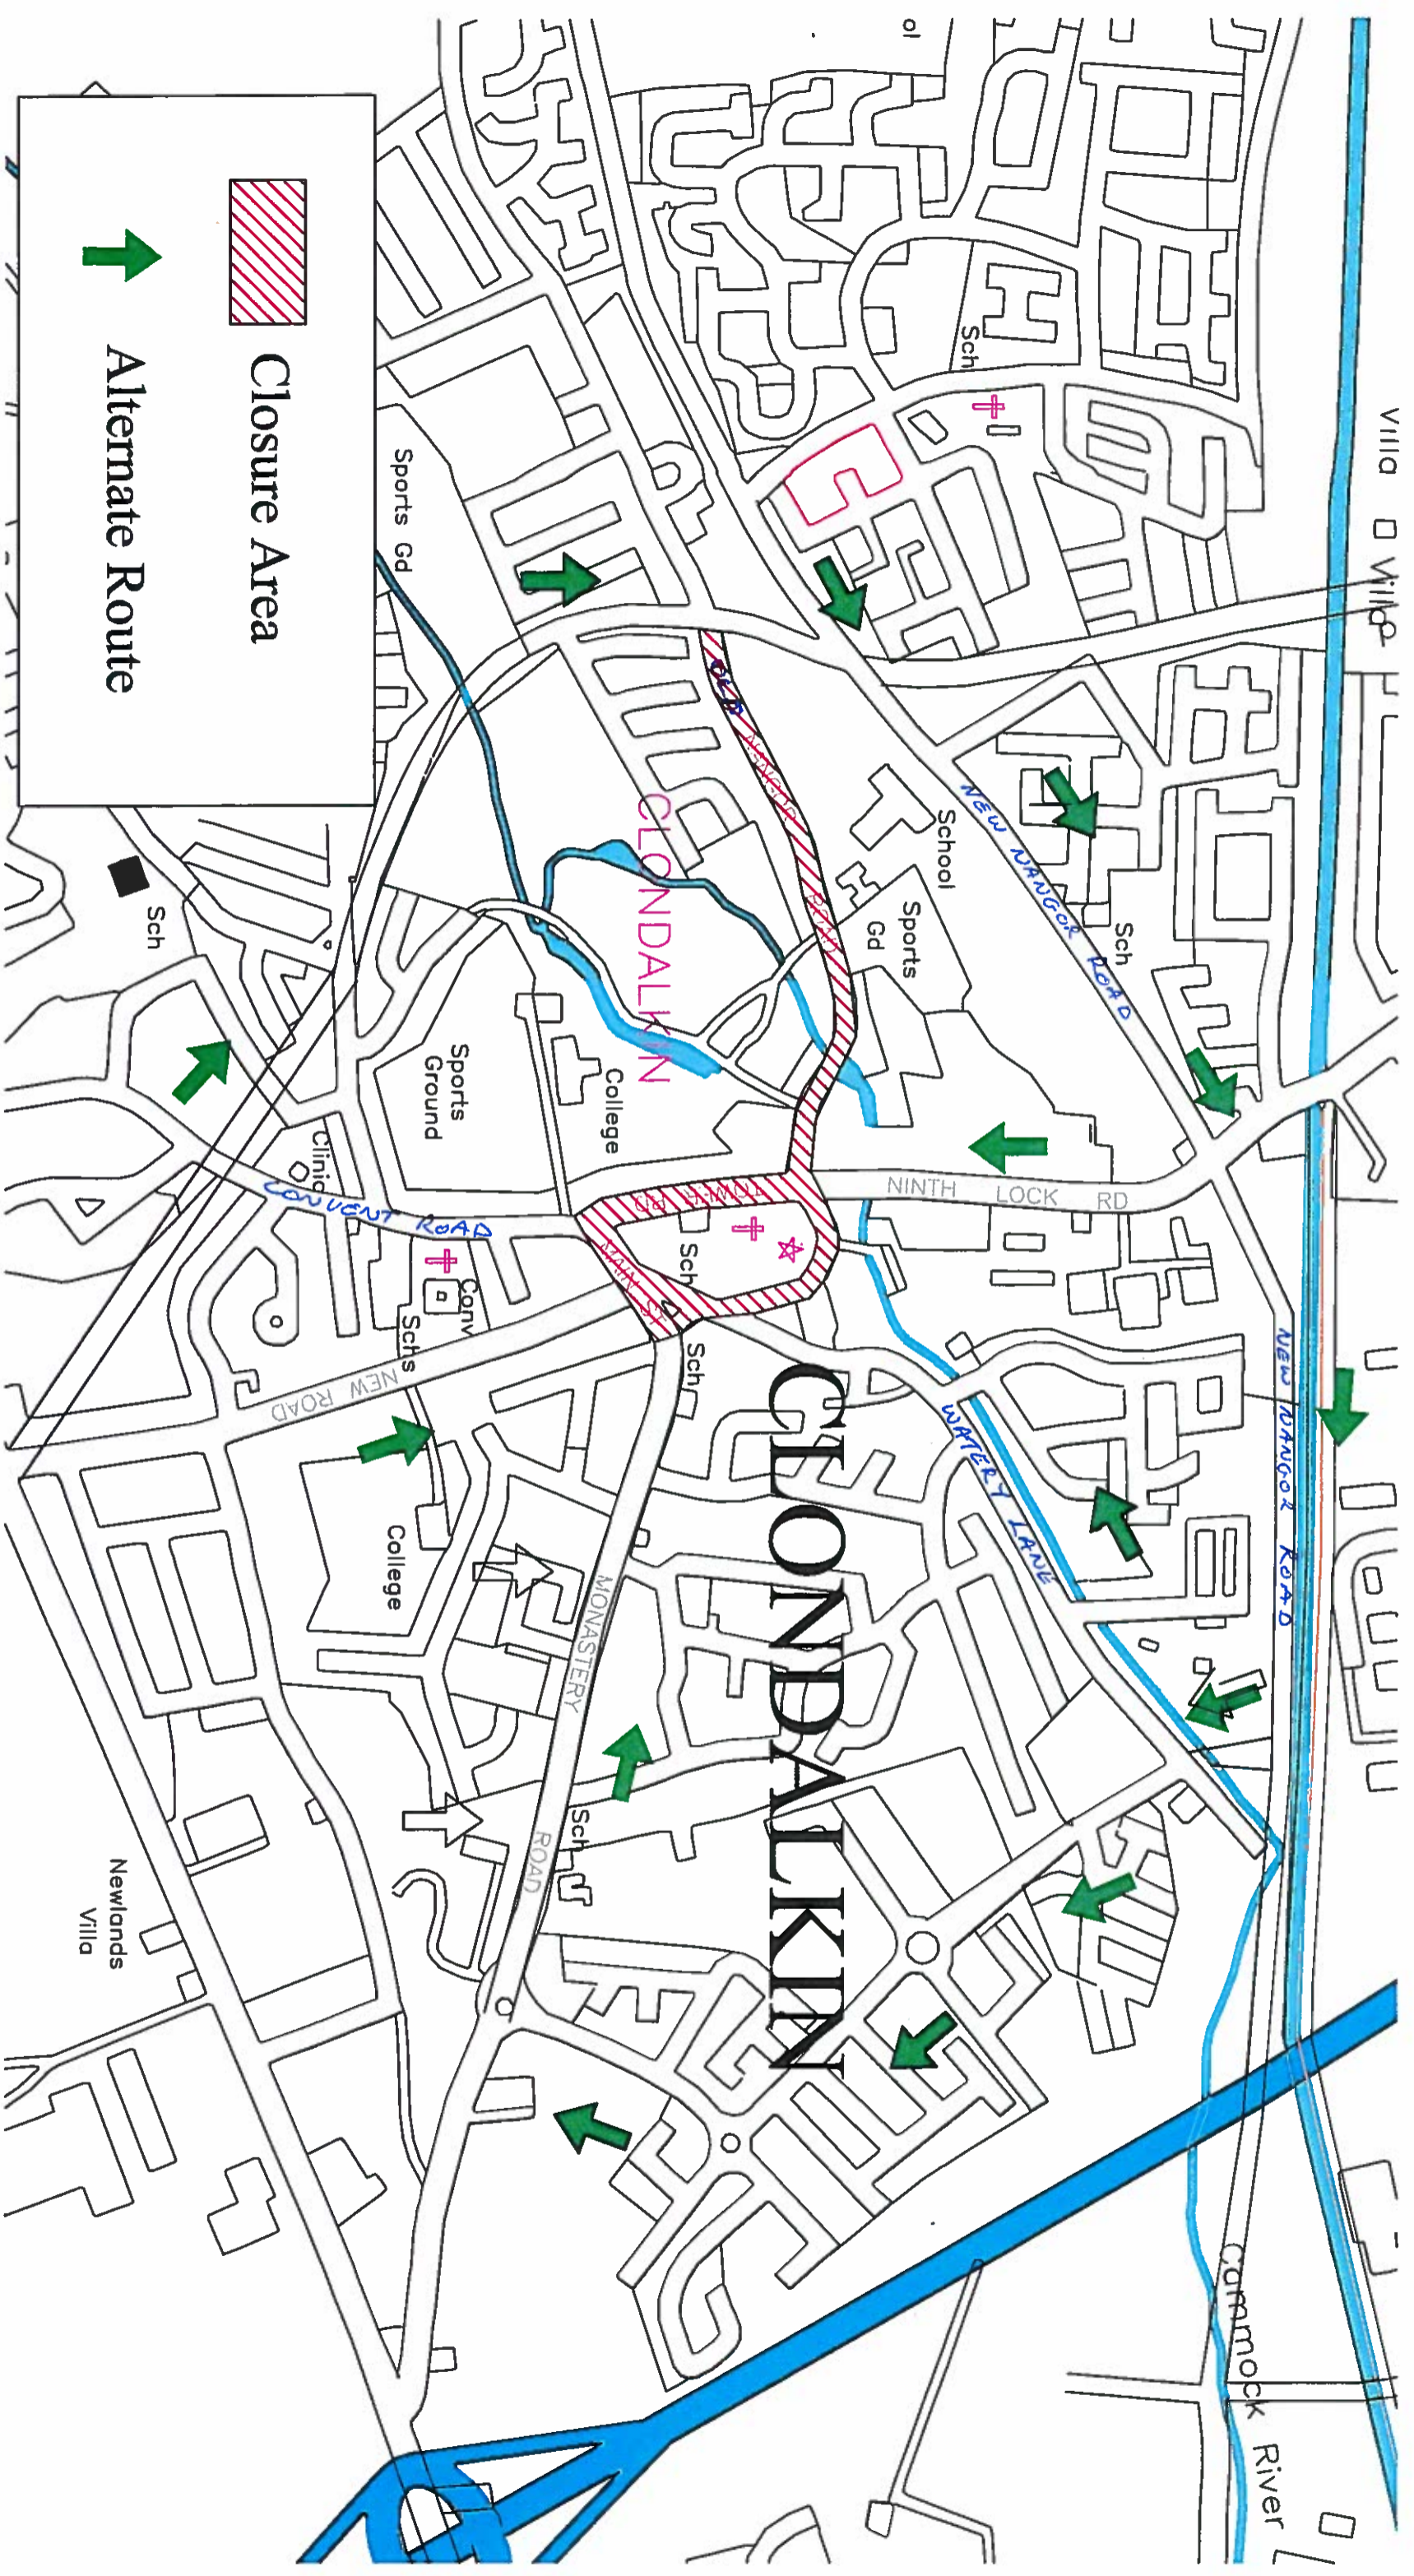

 Closure Area
 Alternate Route

CLONDALKIN

Villa Villa

Carronock River

Newlands Villa