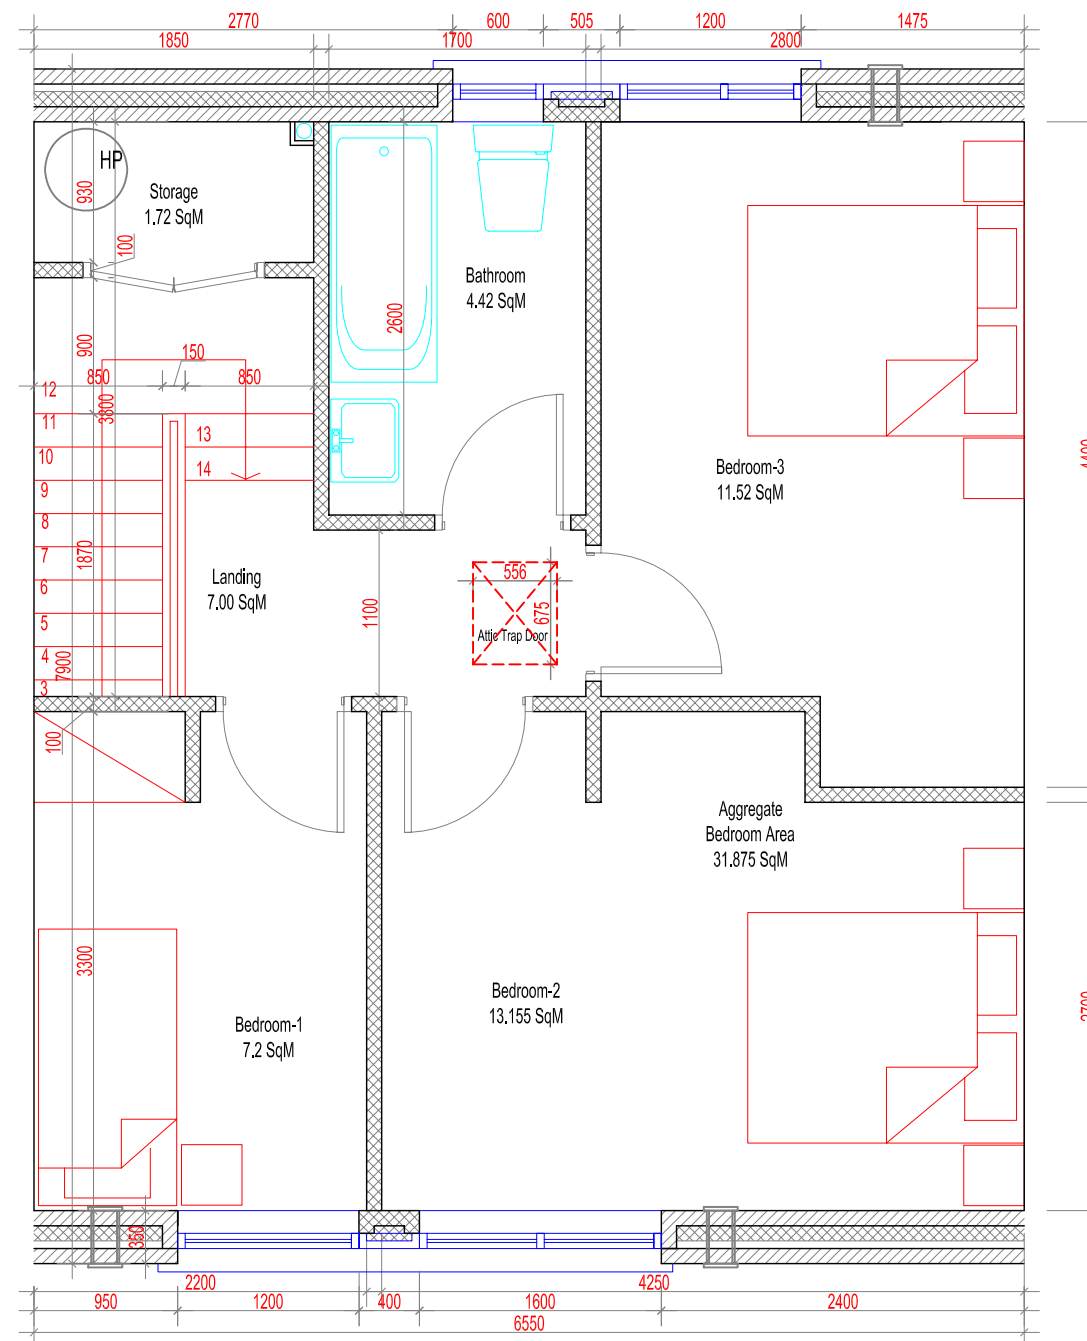

SUNCROFT - PART 8 July 2013

GROUND FLOOR PLAN, TYPE-K5
 SCALE- 1:50

FIRST FLOOR PLAN, TYPE-K5
 SCALE- 1:50

TO BE USED AT FIRST FLOOR LEVEL
 WHERE A GABLE EXISTS
 FIRST FLOOR PLAN, TYPE-K5
 SCALE- 1:50