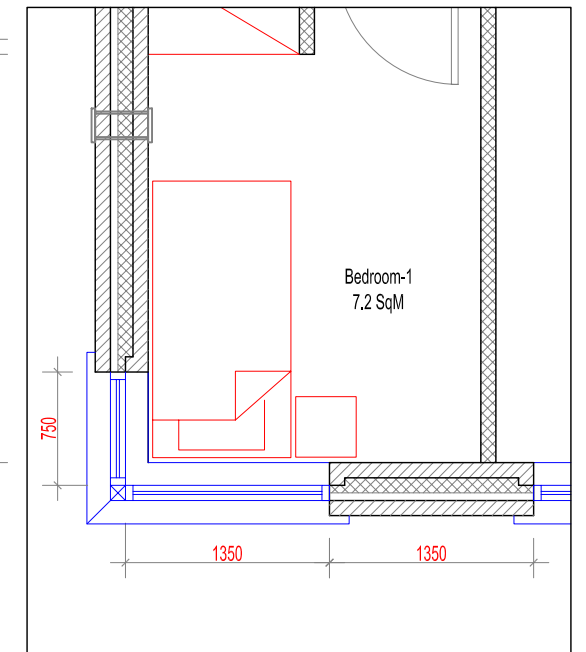

SUNCROFT - PART 8 July 2013

GROUND FLOOR PLAN, TYPE-K5
 SCALE- 1:50

FIRST FLOOR PLAN, TYPE-K5
 SCALE- 1:50

TO BE USED AT FIRST FLOOR LEVEL
 WHERE A GABLE EXISTS
 FIRST FLOOR PLAN, TYPE-K5
 SCALE- 1:50