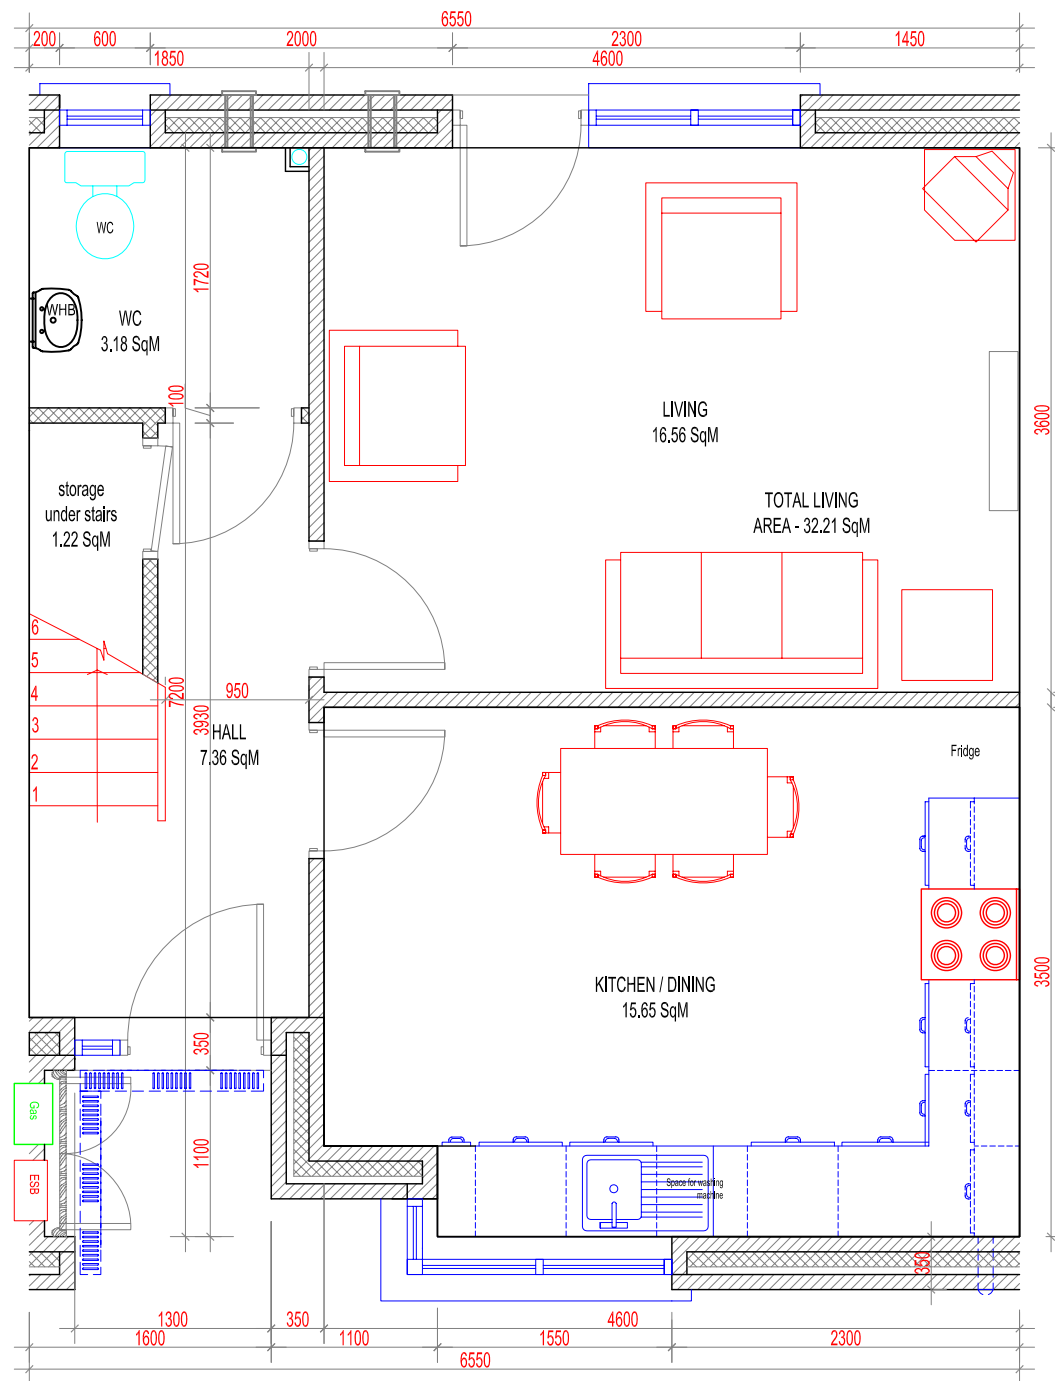

SUNCROFT - PART 8 July 2013

GROUND FLOOR PLAN, TYPE-K5
 SCALE- 1:50

FIRST FLOOR PLAN, TYPE-K5
 SCALE- 1:50

TO BE USED AT FIRST FLOOR LEVEL
 WHERE A GABLE EXISTS
 FIRST FLOOR PLAN, TYPE-K5
 SCALE- 1:50